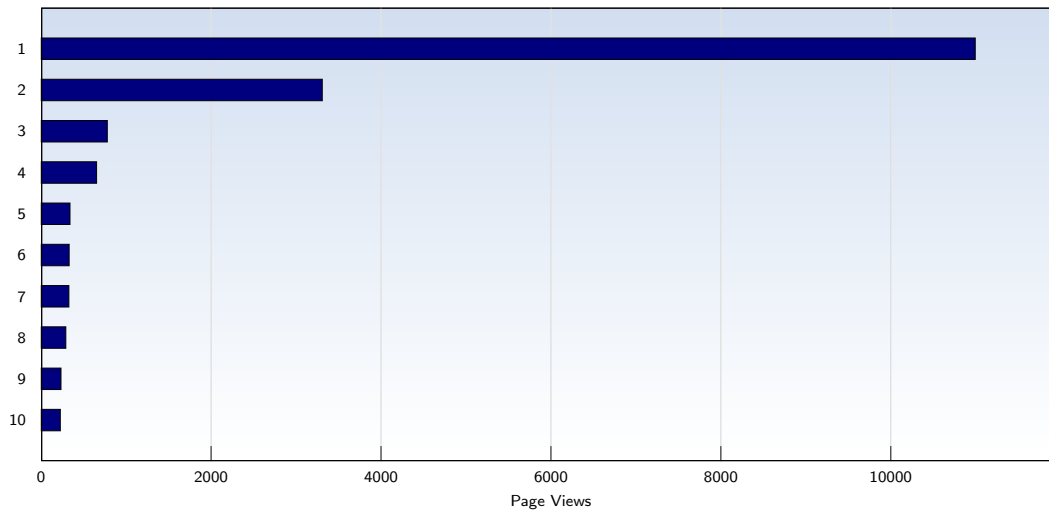

Top 10 Popular Pages

Rank	Page	Amount	%
1	spectre-association.org/tinc	10995	24
2	spectre-association.org/	3310	7
3	spectre-association.org/index.htm	780	1
4	spectre-association.org/Merchandise.htm	654	1
5	spectre-association.org/reunion.htm	341	0
6	spectre-association.org/historySpectre.htm	331	0
7	spectre-association.org/vietnam.htm	328	0
8	spectre-association.org/Kimber.htm	292	0
9	spectre-association.org/Spectre_Published_Articles.htm	235	0
10	spectre-association.org/video.htm	227	0
	Total	44321	

These statistics show you the most frequently called pages.