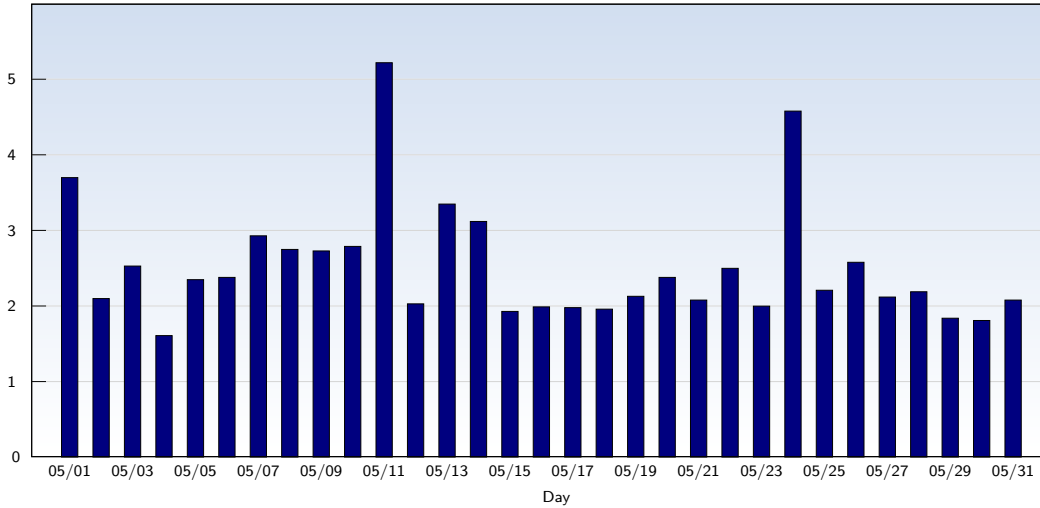

Monthly Report 05/01/2009 - 05/31/2009

For spectre-association.org

Pages per Visit

Date	Amount
Friday 05/01/2009	3.70
Saturday 05/02/2009	2.10
Sunday 05/03/2009	2.53
Monday 05/04/2009	1.61
Tuesday 05/05/2009	2.35
Wednesday 05/06/2009	2.38
Thursday 05/07/2009	2.93
Friday 05/08/2009	2.75
Saturday 05/09/2009	2.73
Sunday 05/10/2009	2.79
Monday 05/11/2009	5.22
Tuesday 05/12/2009	2.03
Wednesday 05/13/2009	3.35
Thursday 05/14/2009	3.12
Friday 05/15/2009	1.93
Saturday 05/16/2009	1.99

Date	Amount
Sunday 05/17/2009	1.98
Monday 05/18/2009	1.96
Tuesday 05/19/2009	2.13
Wednesday 05/20/2009	2.38
Thursday 05/21/2009	2.08
Friday 05/22/2009	2.50
Saturday 05/23/2009	2.00
Sunday 05/24/2009	4.58
Monday 05/25/2009	2.21
Tuesday 05/26/2009	2.58
Wednesday 05/27/2009	2.12
Thursday 05/28/2009	2.19
Friday 05/29/2009	1.84
Saturday 05/30/2009	1.81
Sunday 05/31/2009	2.08
Average	2.53

The average number of pages opened per unique visit. Only fully loaded pages are counted.