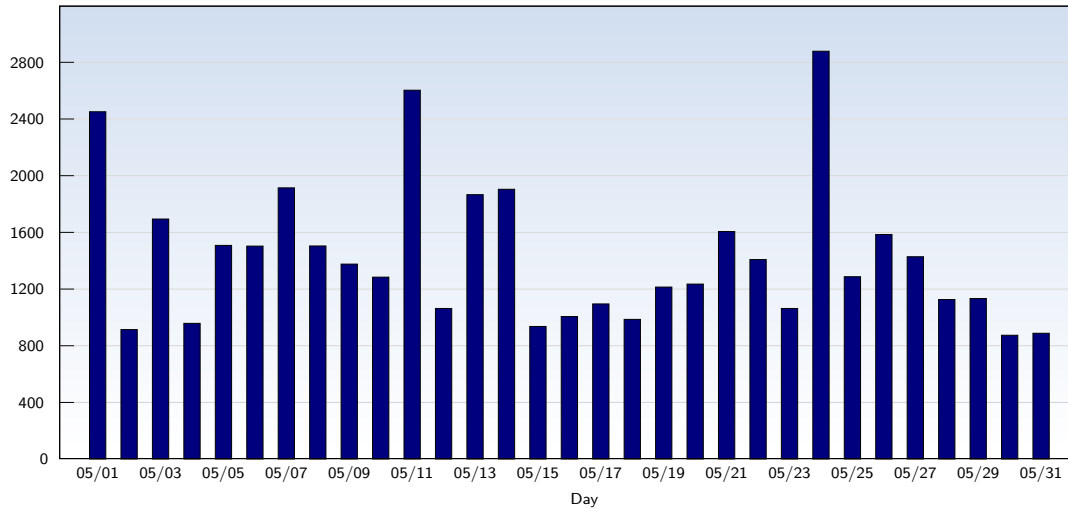

Monthly Report 05/01/2009 - 05/31/2009

For spectre-association.org

Page Views

Date	Amount
Friday 05/01/2009	2452
Saturday 05/02/2009	915
Sunday 05/03/2009	1695
Monday 05/04/2009	959
Tuesday 05/05/2009	1509
Wednesday 05/06/2009	1504
Thursday 05/07/2009	1915
Friday 05/08/2009	1505
Saturday 05/09/2009	1377
Sunday 05/10/2009	1285
Monday 05/11/2009	2604
Tuesday 05/12/2009	1064
Wednesday 05/13/2009	1867
Thursday 05/14/2009	1905
Friday 05/15/2009	937
Saturday 05/16/2009	1007

Date	Amount
Sunday 05/17/2009	1096
Monday 05/18/2009	987
Tuesday 05/19/2009	1215
Wednesday 05/20/2009	1236
Thursday 05/21/2009	1607
Friday 05/22/2009	1409
Saturday 05/23/2009	1064
Sunday 05/24/2009	2879
Monday 05/25/2009	1288
Tuesday 05/26/2009	1586
Wednesday 05/27/2009	1429
Thursday 05/28/2009	1127
Friday 05/29/2009	1134
Saturday 05/30/2009	875
Sunday 05/31/2009	889
Total	44321

These statistics show all successful page views (also known as page impressions) and the time they were made. Only fully loaded pages are counted. Individual images and components are not included.