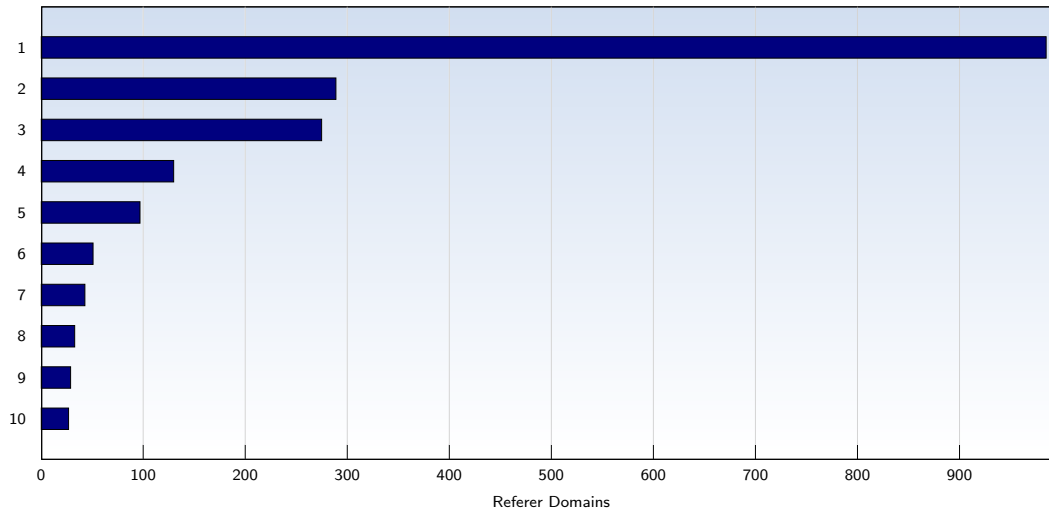

The average number of pages opened per unique visit. Only fully loaded pages are counted.

Top 10 Popular Pages

Rank	Page	Amount	%
1	spectre-association.org/tinc	10995	24
2	spectre-association.org/	3310	7
3	spectre-association.org/index.htm	780	1
4	spectre-association.org/Merchandise.htm	654	1
5	spectre-association.org/reunion.htm	341	0
6	spectre-association.org/historySpectre.htm	331	0
7	spectre-association.org/vietnam.htm	328	0
8	spectre-association.org/Kimber.htm	292	0
9	spectre-association.org/Spectre_Published_Articles.htm	235	0
10	spectre-association.org/video.htm	227	0
	Total	44321	

These statistics show you the most frequently called pages.

Top 10 Referer Domains

Rank	Domain	Amount	%
1	google.com	985	5
2	yahoo.com	289	1
3	live.com	275	1
4	wikipedia.org	130	0
5	msn.com	97	0
6	google.co.uk	51	0
7	google.nl	43	0
8	google.de	33	0
9	google.ca	29	0
10	herkybirds.com	27	0
	Total	2470	