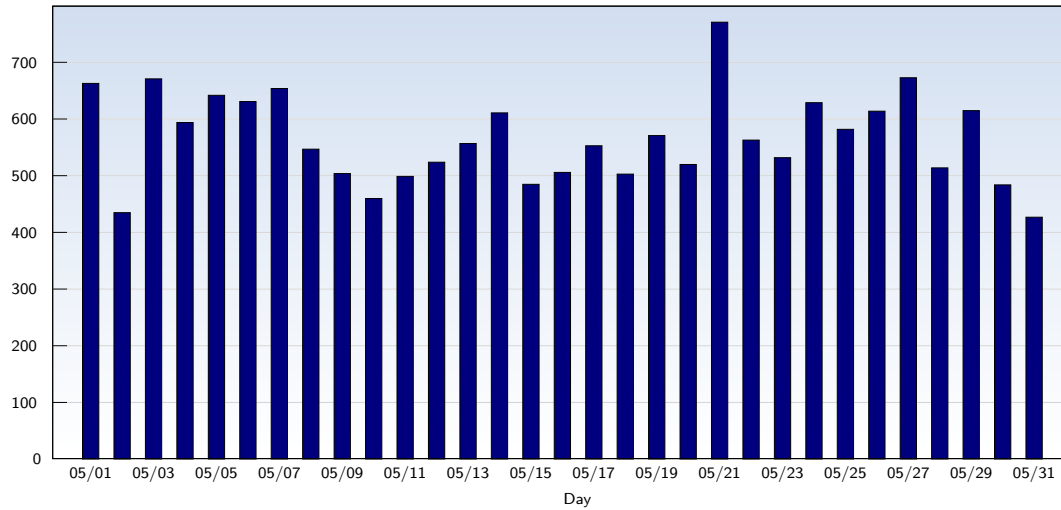

Monthly Report 05/01/2009 - 05/31/2009

For spectre-association.org

Unique Visits

Date	Amount
Friday 05/01/2009	663
Saturday 05/02/2009	435
Sunday 05/03/2009	671
Monday 05/04/2009	594
Tuesday 05/05/2009	642
Wednesday 05/06/2009	631
Thursday 05/07/2009	654
Friday 05/08/2009	547
Saturday 05/09/2009	504
Sunday 05/10/2009	460
Monday 05/11/2009	499
Tuesday 05/12/2009	524
Wednesday 05/13/2009	557
Thursday 05/14/2009	611
Friday 05/15/2009	485
Saturday 05/16/2009	506

Date	Amount
Sunday 05/17/2009	553
Monday 05/18/2009	503
Tuesday 05/19/2009	571
Wednesday 05/20/2009	520
Thursday 05/21/2009	771
Friday 05/22/2009	563
Saturday 05/23/2009	532
Sunday 05/24/2009	629
Monday 05/25/2009	582
Tuesday 05/26/2009	614
Wednesday 05/27/2009	673
Thursday 05/28/2009	514
Friday 05/29/2009	615
Saturday 05/30/2009	484
Sunday 05/31/2009	427
Total	17534

This analysis summarizes multiple page impressions of an individual visitor into unique visits. A visitor is counted as an unique visit when requesting at least one page. If more than 30 minutes have elapsed since the first page impression, further requests will be counted as a new unique visit.