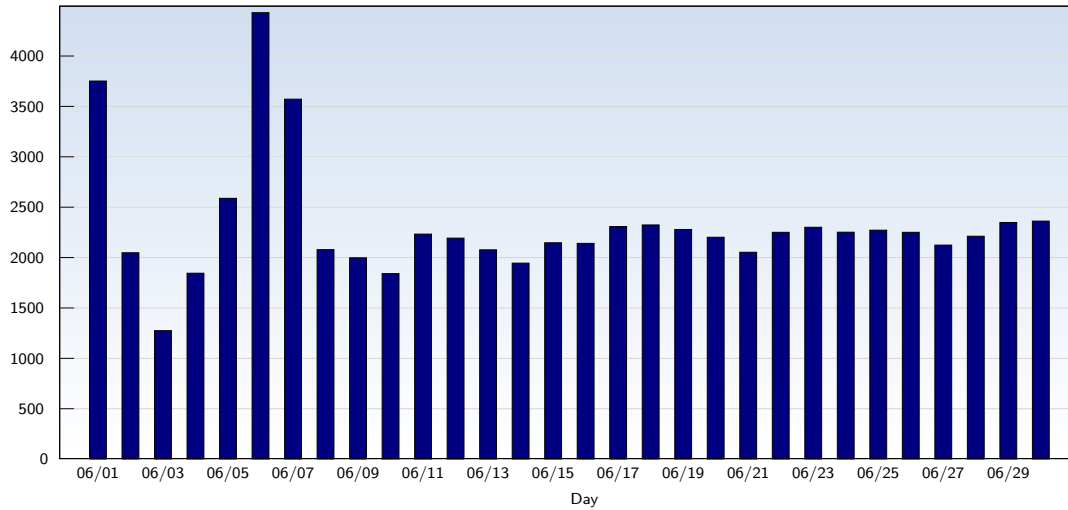

Monthly Report 06/01/2010 - 06/30/2010

For spectre-association.org

Unique Visits

Date	Amount
Tuesday 06/01/2010	3753
Wednesday 06/02/2010	2049
Thursday 06/03/2010	1276
Friday 06/04/2010	1846
Saturday 06/05/2010	2589
Sunday 06/06/2010	4431
Monday 06/07/2010	3573
Tuesday 06/08/2010	2080
Wednesday 06/09/2010	1999
Thursday 06/10/2010	1842
Friday 06/11/2010	2234
Saturday 06/12/2010	2194
Sunday 06/13/2010	2078
Monday 06/14/2010	1946
Tuesday 06/15/2010	2148

Date	Amount
Wednesday 06/16/2010	2142
Thursday 06/17/2010	2309
Friday 06/18/2010	2325
Saturday 06/19/2010	2280
Sunday 06/20/2010	2203
Monday 06/21/2010	2054
Tuesday 06/22/2010	2252
Wednesday 06/23/2010	2302
Thursday 06/24/2010	2253
Friday 06/25/2010	2273
Saturday 06/26/2010	2252
Sunday 06/27/2010	2125
Monday 06/28/2010	2213
Tuesday 06/29/2010	2349
Wednesday 06/30/2010	2363
Total	69733

This analysis summarizes multiple page impressions of an individual visitor into unique visits. A visitor is counted as an unique visit when requesting at least one page. If more than 30 minutes have elapsed since the first page impression, further requests will be counted as a new unique visit.