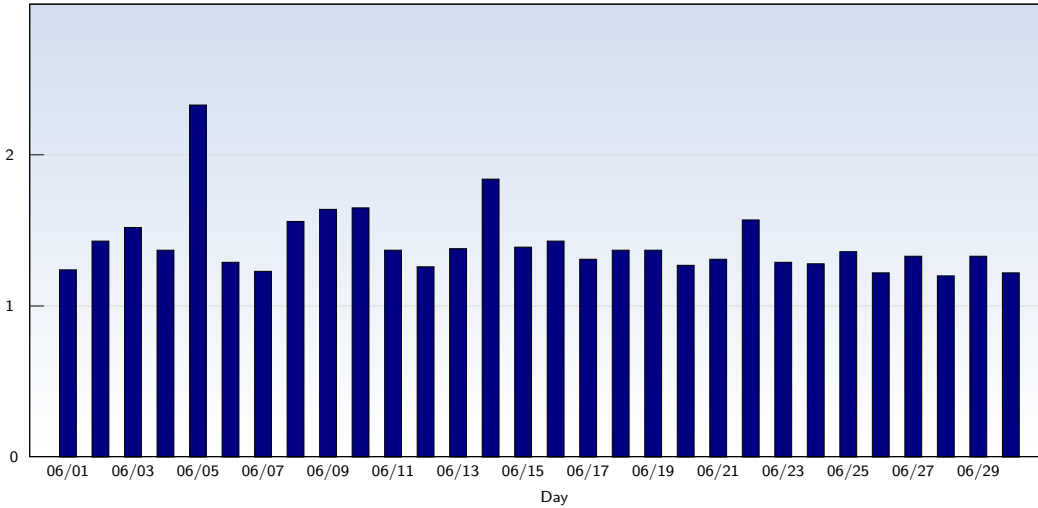

Monthly Report 06/01/2010 - 06/30/2010

For spectre-association.org

Pages per Visit

Date	Amount
Tuesday 06/01/2010	1.24
Wednesday 06/02/2010	1.43
Thursday 06/03/2010	1.52
Friday 06/04/2010	1.37
Saturday 06/05/2010	2.33
Sunday 06/06/2010	1.29
Monday 06/07/2010	1.23
Tuesday 06/08/2010	1.56
Wednesday 06/09/2010	1.64
Thursday 06/10/2010	1.65
Friday 06/11/2010	1.37
Saturday 06/12/2010	1.26
Sunday 06/13/2010	1.38
Monday 06/14/2010	1.84
Tuesday 06/15/2010	1.39

Date	Amount
Wednesday 06/16/2010	1.43
Thursday 06/17/2010	1.31
Friday 06/18/2010	1.37
Saturday 06/19/2010	1.37
Sunday 06/20/2010	1.27
Monday 06/21/2010	1.31
Tuesday 06/22/2010	1.57
Wednesday 06/23/2010	1.29
Thursday 06/24/2010	1.28
Friday 06/25/2010	1.36
Saturday 06/26/2010	1.22
Sunday 06/27/2010	1.33
Monday 06/28/2010	1.20
Tuesday 06/29/2010	1.33
Wednesday 06/30/2010	1.22
Average	1.40

The average number of pages opened per unique visit. Only fully loaded pages are counted.