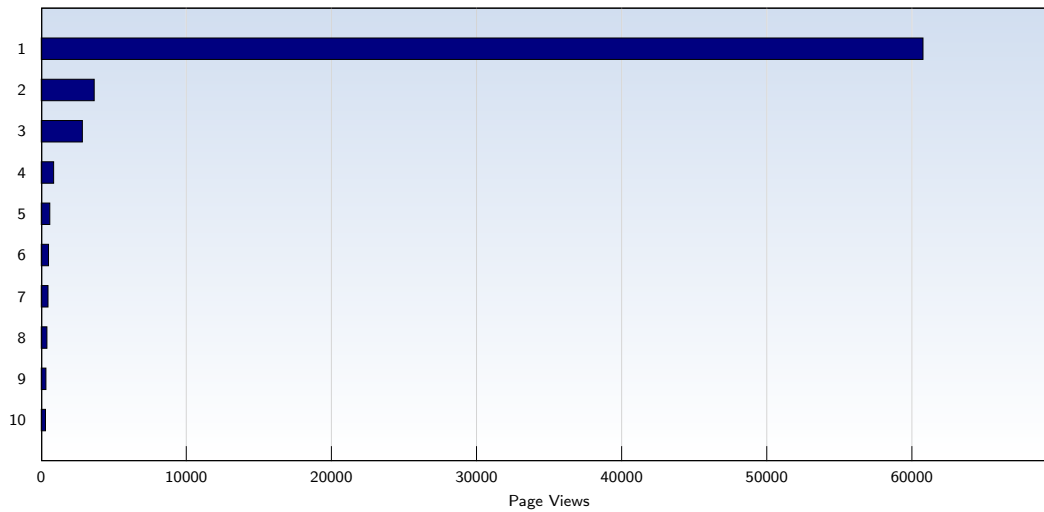

Top 10 Popular Pages

Rank	Page	Amount	%
1	spectre-association.org/tinc	60773	62
2	spectre-association.org/SpectreAnimals.pdf	3664	3
3	spectre-association.org/	2849	2
4	spectre-association.org/tinc/	870	0
5	spectre-association.org/Merchandise.htm	605	0
6	spectre-association.org/index.htm	517	0
7	spectre-association.org/...dynamic...	482	0
8	spectre-association.org/historySpectre.htm	407	0
9	spectre-association.org/reunion.htm	338	0
10	spectre-association.org/listingsA.htm	309	0
	Total	97652	

These statistics show you the most frequently called pages.