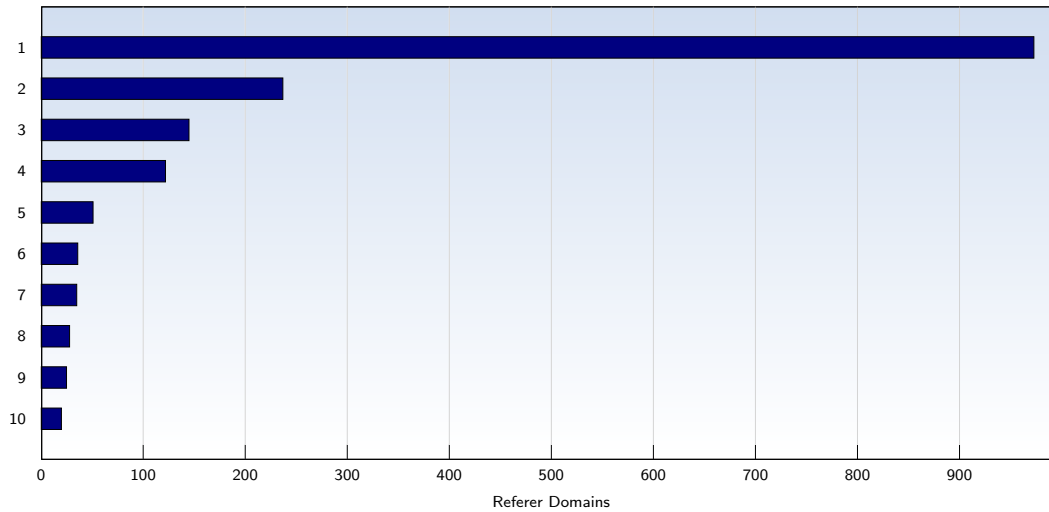

Date	Amount
Wednesday 06/16/2010	1.43
Thursday 06/17/2010	1.31
Friday 06/18/2010	1.37
Saturday 06/19/2010	1.37
Sunday 06/20/2010	1.27
Monday 06/21/2010	1.31
Tuesday 06/22/2010	1.57
Wednesday 06/23/2010	1.29
Thursday 06/24/2010	1.28
Friday 06/25/2010	1.36
Saturday 06/26/2010	1.22
Sunday 06/27/2010	1.33
Monday 06/28/2010	1.20
Tuesday 06/29/2010	1.33
Wednesday 06/30/2010	1.22
Average	1.40

The average number of pages opened per unique visit. Only fully loaded pages are counted.

Top 10 Popular Pages

Rank	Page	Amount	%
1	spectre-association.org/tinc	60773	62
2	spectre-association.org/SpectreAnimals.pdf	3664	3
3	spectre-association.org/	2849	2
4	spectre-association.org/tinc/	870	0
5	spectre-association.org/Merchandise.htm	605	0
6	spectre-association.org/index.htm	517	0
7	spectre-association.org/...dynamic...	482	0
8	spectre-association.org/historySpectre.htm	407	0
9	spectre-association.org/reunion.htm	338	0
10	spectre-association.org/listingsA.htm	309	0
	Total	97652	

These statistics show you the most frequently called pages.

Top 10 Referer Domains

Rank	Domain	Amount	%
1	google.com	973	1
2	yahoo.com	237	0
3	bing.com	145	0
4	wikipedia.org	122	0
5	google.co.uk	51	0
6	google.de	36	0
7	google.ca	35	0
8	google.fr	28	0
9	facebook.com	25	0
10	google.com.au	20	0
	Total	2106	