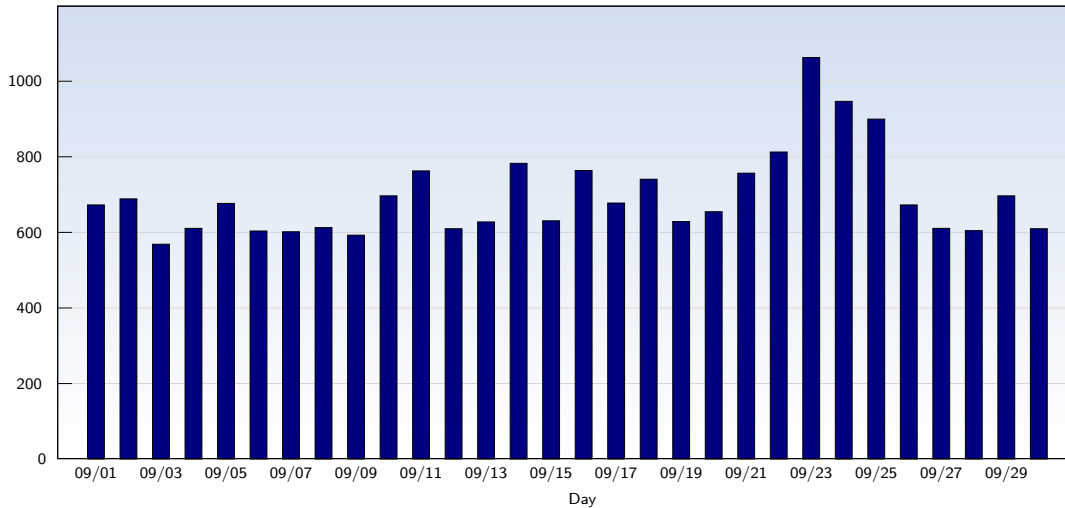

Monthly Report 09/01/2009 - 09/30/2009

For spectre-association.org

Unique Visits

Date	Amount
Tuesday 09/01/2009	673
Wednesday 09/02/2009	689
Thursday 09/03/2009	569
Friday 09/04/2009	611
Saturday 09/05/2009	677
Sunday 09/06/2009	604
Monday 09/07/2009	602
Tuesday 09/08/2009	613
Wednesday 09/09/2009	593
Thursday 09/10/2009	697
Friday 09/11/2009	763
Saturday 09/12/2009	610
Sunday 09/13/2009	628
Monday 09/14/2009	783
Tuesday 09/15/2009	631

Date	Amount
Wednesday 09/16/2009	764
Thursday 09/17/2009	678
Friday 09/18/2009	741
Saturday 09/19/2009	629
Sunday 09/20/2009	655
Monday 09/21/2009	757
Tuesday 09/22/2009	813
Wednesday 09/23/2009	1063
Thursday 09/24/2009	947
Friday 09/25/2009	900
Saturday 09/26/2009	673
Sunday 09/27/2009	611
Monday 09/28/2009	605
Tuesday 09/29/2009	697
Wednesday 09/30/2009	610
Total	20886

This analysis summarizes multiple page impressions of an individual visitor into unique visits. A visitor is counted as an unique visit when requesting at least one page. If more than 30 minutes have elapsed since the first page impression, further requests will be counted as a new unique visit.