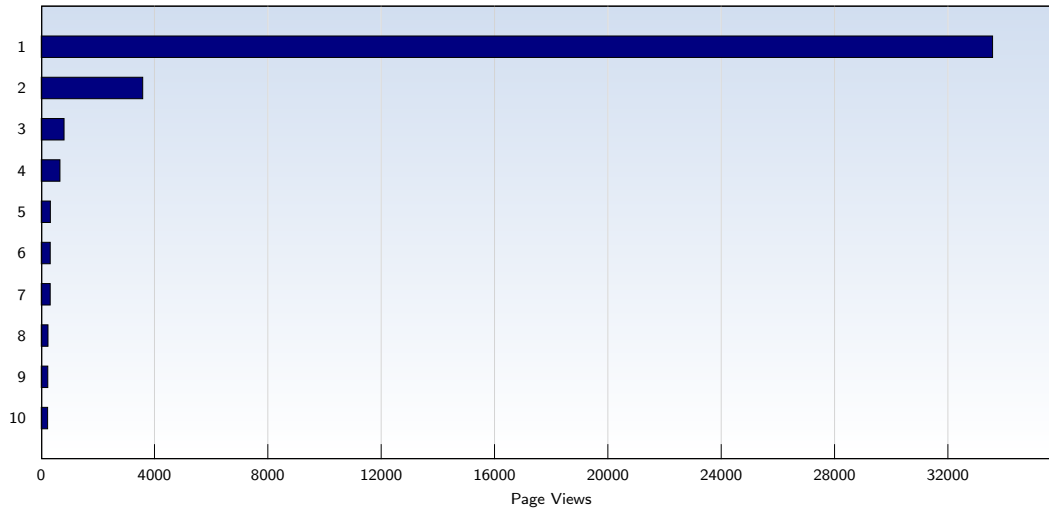

Top 10 Popular Pages

Rank	Page	Amount	%
1	spectre-association.org/tinc	33581	49
2	spectre-association.org/	3589	5
3	spectre-association.org/index.htm	813	1
4	spectre-association.org/Merchandise.htm	668	0
5	spectre-association.org/historySpectre.htm	330	0
6	spectre-association.org/vietnam.htm	325	0
7	spectre-association.org/reunion.htm	324	0
8	spectre-association.org/history/historySpectre.htm	246	0
9	spectre-association.org/Kimber.htm	239	0
10	spectre-association.org/pdfs/16SOSClosingInvitationPDF.pdf	233	0
	Total	67919	

These statistics show you the most frequently called pages.