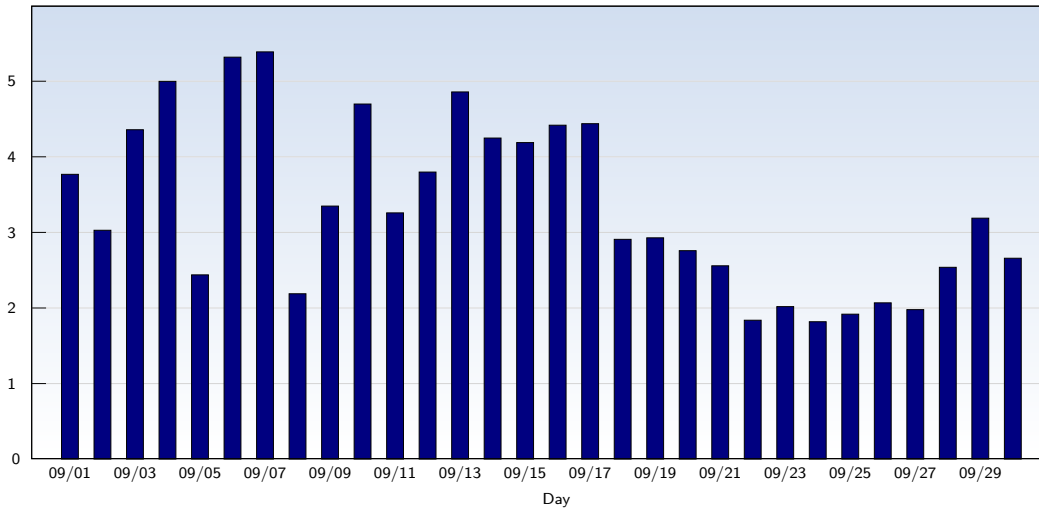

Date	Amount
Wednesday 09/16/2009	764
Thursday 09/17/2009	678
Friday 09/18/2009	741
Saturday 09/19/2009	629
Sunday 09/20/2009	655
Monday 09/21/2009	757
Tuesday 09/22/2009	813
Wednesday 09/23/2009	1063
Thursday 09/24/2009	947
Friday 09/25/2009	900
Saturday 09/26/2009	673
Sunday 09/27/2009	611
Monday 09/28/2009	605
Tuesday 09/29/2009	697
Wednesday 09/30/2009	610
Total	20886

Page Views

Date	Amount
Tuesday 09/01/2009	2538
Wednesday 09/02/2009	2090
Thursday 09/03/2009	2480
Friday 09/04/2009	3056
Saturday 09/05/2009	1649
Sunday 09/06/2009	3212
Monday 09/07/2009	3246
Tuesday 09/08/2009	1343
Wednesday 09/09/2009	1984
Thursday 09/10/2009	3275
Friday 09/11/2009	2484
Saturday 09/12/2009	2318
Sunday 09/13/2009	3050
Monday 09/14/2009	3330
Tuesday 09/15/2009	2644

Date	Amount
Wednesday 09/16/2009	3375
Thursday 09/17/2009	3008
Friday 09/18/2009	2155
Saturday 09/19/2009	1843
Sunday 09/20/2009	1809
Monday 09/21/2009	1937
Tuesday 09/22/2009	1497
Wednesday 09/23/2009	2152
Thursday 09/24/2009	1728
Friday 09/25/2009	1728
Saturday 09/26/2009	1394
Sunday 09/27/2009	1210
Monday 09/28/2009	1538
Tuesday 09/29/2009	2223
Wednesday 09/30/2009	1623
Total	67919

These statistics show all successful page views (also known as page impressions) and the time they were made. Only fully loaded pages are counted. Individual images and components are not included.

Pages per Visit