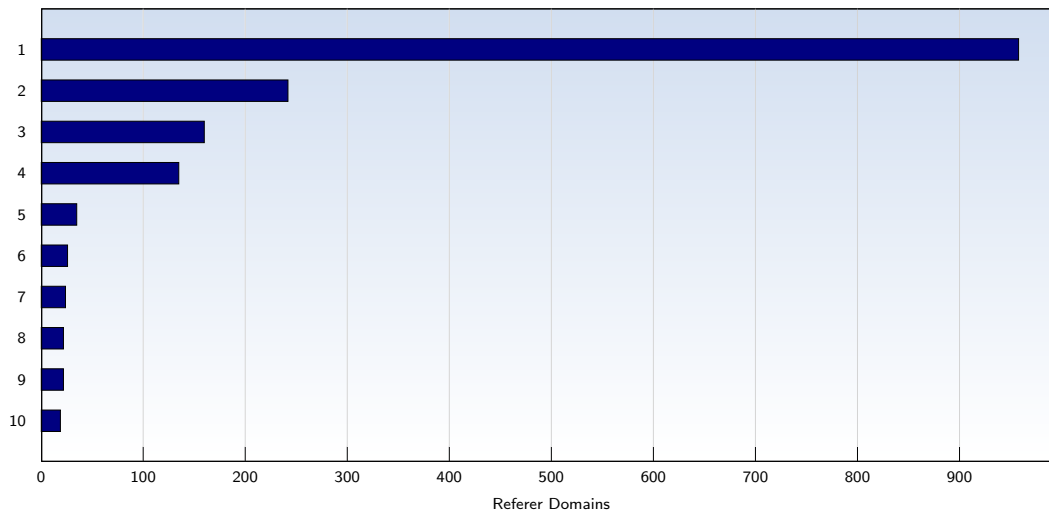

The average number of pages opened per unique visit. Only fully loaded pages are counted.

Top 10 Popular Pages

Rank	Page	Amount	%
1	spectre-association.org/tinc	33581	49
2	spectre-association.org/	3589	5
3	spectre-association.org/index.htm	813	1
4	spectre-association.org/Merchandise.htm	668	0
5	spectre-association.org/historySpectre.htm	330	0
6	spectre-association.org/vietnam.htm	325	0
7	spectre-association.org/reunion.htm	324	0
8	spectre-association.org/history/historySpectre.htm	246	0
9	spectre-association.org/Kimber.htm	239	0
10	spectre-association.org/pdfs/16SOSClosingInvitationPDF.pdf	233	0
	Total	67919	

These statistics show you the most frequently called pages.

Top 10 Referer Domains

Rank	Domain	Amount	%
1	google.com	958	4
2	yahoo.com	242	1
3	wikipedia.org	160	0
4	bing.com	135	0
5	google.co.uk	35	0
6	facebook.com	26	0
7	google.de	24	0
8	google.co.th	22	0
9	top10000.info	22	0
10	fas.org	19	0
	Total	2125	