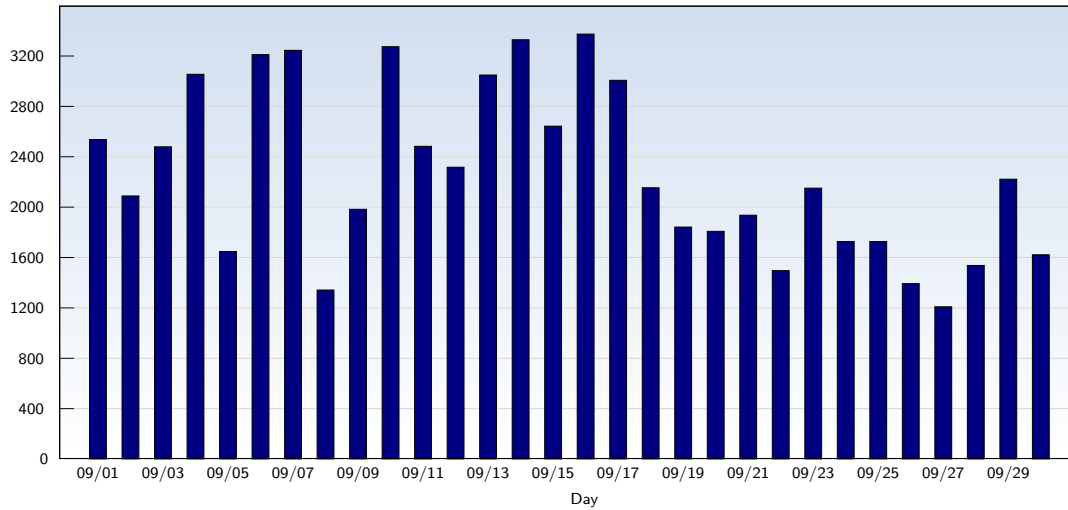

Page Views

Date	Amount
Tuesday 09/01/2009	2538
Wednesday 09/02/2009	2090
Thursday 09/03/2009	2480
Friday 09/04/2009	3056
Saturday 09/05/2009	1649
Sunday 09/06/2009	3212
Monday 09/07/2009	3246
Tuesday 09/08/2009	1343
Wednesday 09/09/2009	1984
Thursday 09/10/2009	3275
Friday 09/11/2009	2484
Saturday 09/12/2009	2318
Sunday 09/13/2009	3050
Monday 09/14/2009	3330
Tuesday 09/15/2009	2644

Date	Amount
Wednesday 09/16/2009	3375
Thursday 09/17/2009	3008
Friday 09/18/2009	2155
Saturday 09/19/2009	1843
Sunday 09/20/2009	1809
Monday 09/21/2009	1937
Tuesday 09/22/2009	1497
Wednesday 09/23/2009	2152
Thursday 09/24/2009	1728
Friday 09/25/2009	1728
Saturday 09/26/2009	1394
Sunday 09/27/2009	1210
Monday 09/28/2009	1538
Tuesday 09/29/2009	2223
Wednesday 09/30/2009	1623
Total	67919

These statistics show all successful page views (also known as page impressions) and the time they were made. Only fully loaded pages are counted. Individual images and components are not included.