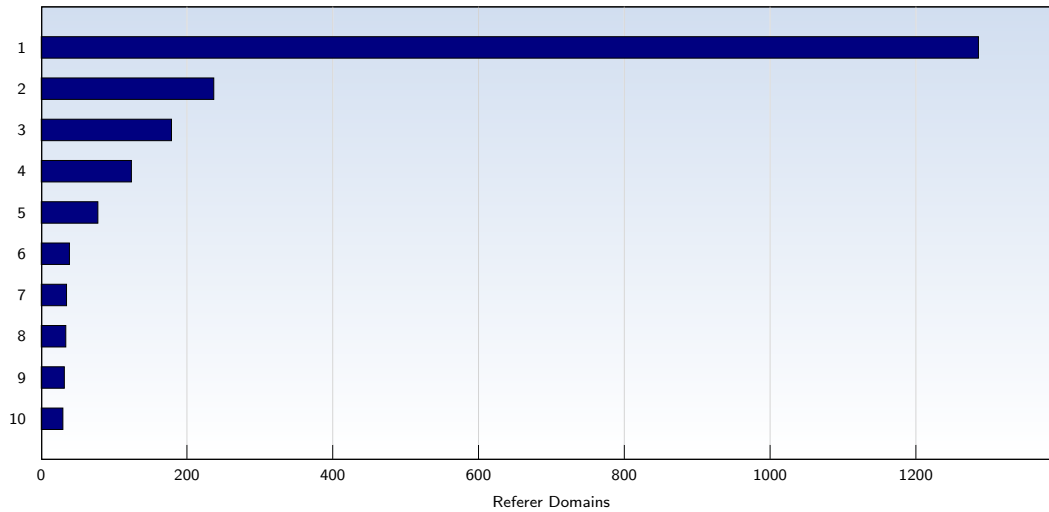

The average number of pages opened per unique visit. Only fully loaded pages are counted.

Top 10 Popular Pages

Rank	Page	Amount	%
1	spectre%2Dassociation.org/tinc	47410	50
2	spectre%2Dassociation.org/	4167	4
3	spectre%2Dassociation.org/SpectreAnimals.pdf	1687	1
4	spectre%2Dassociation.org/index.htm	831	0
5	spectre%2Dassociation.org/Merchandise.htm	736	0
6	spectre%2Dassociation.org/reunion.htm	556	0
7	spectre%2Dassociation.org/historySpectre.htm	352	0
8	spectre%2Dassociation.org/Kimber.htm	312	0
9	spectre%2Dassociation.org/Spectre_Pride.htm	307	0
10	spectre%2Dassociation.org/vietnam.htm	285	0
	Total	93006	

These statistics show you the most frequently called pages.

Top 10 Referer Domains

Rank	Domain	Amount	%
1	google.com	1286	5
2	yahoo.com	237	0
3	bing.com	179	0
4	wikipedia.org	124	0
5	facebook.com	78	0
6	google.co.uk	39	0
7	mcarterbrown.com	35	0
8	top10000.info	34	0
9	aol.com	32	0
10	google.ca	30	0
	Total	2616	