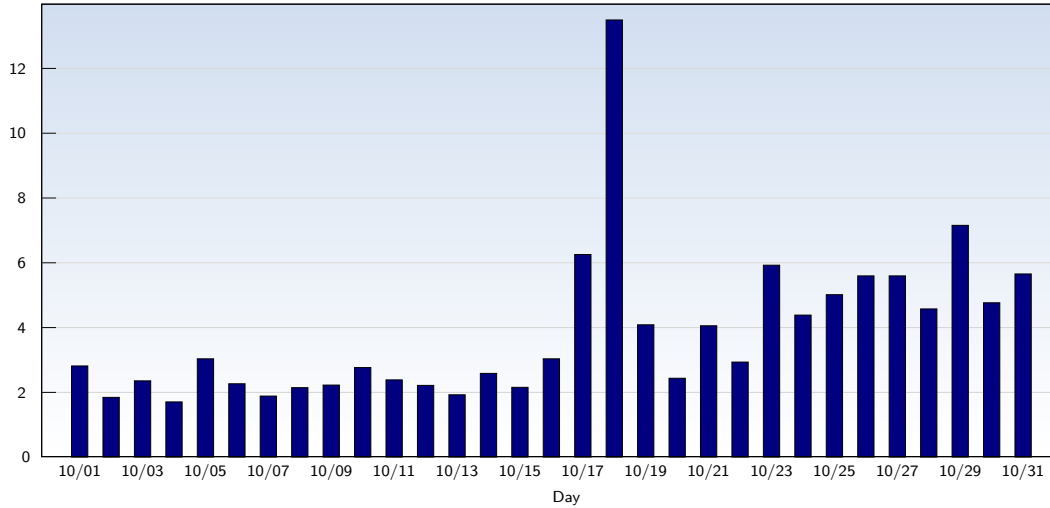

Monthly Report 10/01/2009 - 10/31/2009

For spectre-association.org

Pages per Visit

Date	Amount
Thursday 10/01/2009	2.82
Friday 10/02/2009	1.85
Saturday 10/03/2009	2.36
Sunday 10/04/2009	1.71
Monday 10/05/2009	3.04
Tuesday 10/06/2009	2.27
Wednesday 10/07/2009	1.89
Thursday 10/08/2009	2.15
Friday 10/09/2009	2.23
Saturday 10/10/2009	2.77
Sunday 10/11/2009	2.39
Monday 10/12/2009	2.22
Tuesday 10/13/2009	1.93
Wednesday 10/14/2009	2.59
Thursday 10/15/2009	2.16
Friday 10/16/2009	3.04

Date	Amount
Saturday 10/17/2009	6.26
Sunday 10/18/2009	13.50
Monday 10/19/2009	4.09
Tuesday 10/20/2009	2.44
Wednesday 10/21/2009	4.06
Thursday 10/22/2009	2.94
Friday 10/23/2009	5.93
Saturday 10/24/2009	4.39
Sunday 10/25/2009	5.02
Monday 10/26/2009	5.60
Tuesday 10/27/2009	5.60
Wednesday 10/28/2009	4.58
Thursday 10/29/2009	7.16
Friday 10/30/2009	4.77
Saturday 10/31/2009	5.66
Average	3.78

The average number of pages opened per unique visit. Only fully loaded pages are counted.