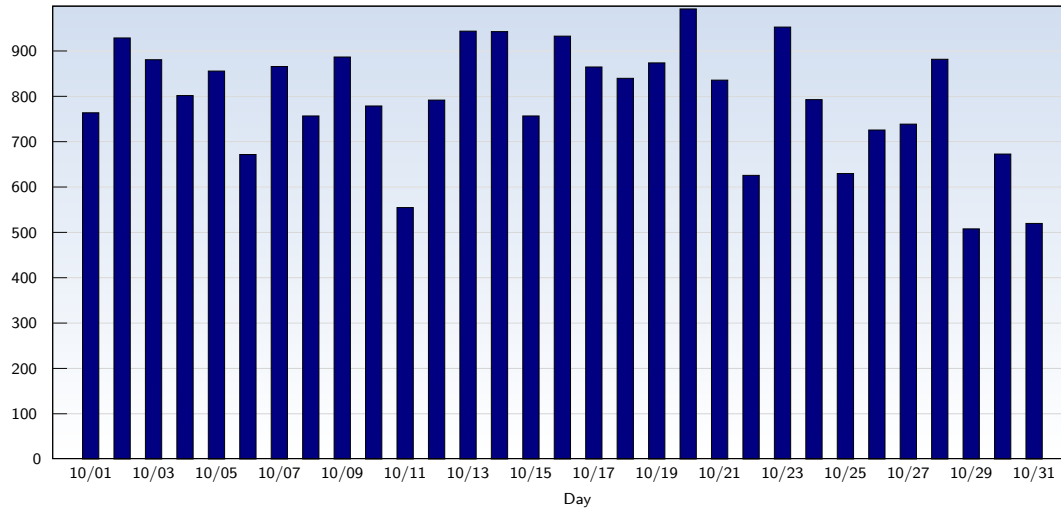

Monthly Report 10/01/2009 - 10/31/2009

For spectre-association.org

Unique Visits

Date	Amount
Thursday 10/01/2009	764
Friday 10/02/2009	929
Saturday 10/03/2009	881
Sunday 10/04/2009	802
Monday 10/05/2009	856
Tuesday 10/06/2009	672
Wednesday 10/07/2009	866
Thursday 10/08/2009	757
Friday 10/09/2009	887
Saturday 10/10/2009	779
Sunday 10/11/2009	555
Monday 10/12/2009	792
Tuesday 10/13/2009	944
Wednesday 10/14/2009	943
Thursday 10/15/2009	757
Friday 10/16/2009	933

Date	Amount
Saturday 10/17/2009	865
Sunday 10/18/2009	840
Monday 10/19/2009	874
Tuesday 10/20/2009	993
Wednesday 10/21/2009	836
Thursday 10/22/2009	626
Friday 10/23/2009	953
Saturday 10/24/2009	793
Sunday 10/25/2009	630
Monday 10/26/2009	726
Tuesday 10/27/2009	739
Wednesday 10/28/2009	882
Thursday 10/29/2009	508
Friday 10/30/2009	673
Saturday 10/31/2009	520
Total	24575

This analysis summarizes multiple page impressions of an individual visitor into unique visits. A visitor is counted as an unique visit when requesting at least one page. If more than 30 minutes have elapsed since the first page impression, further requests will be counted as a new unique visit.