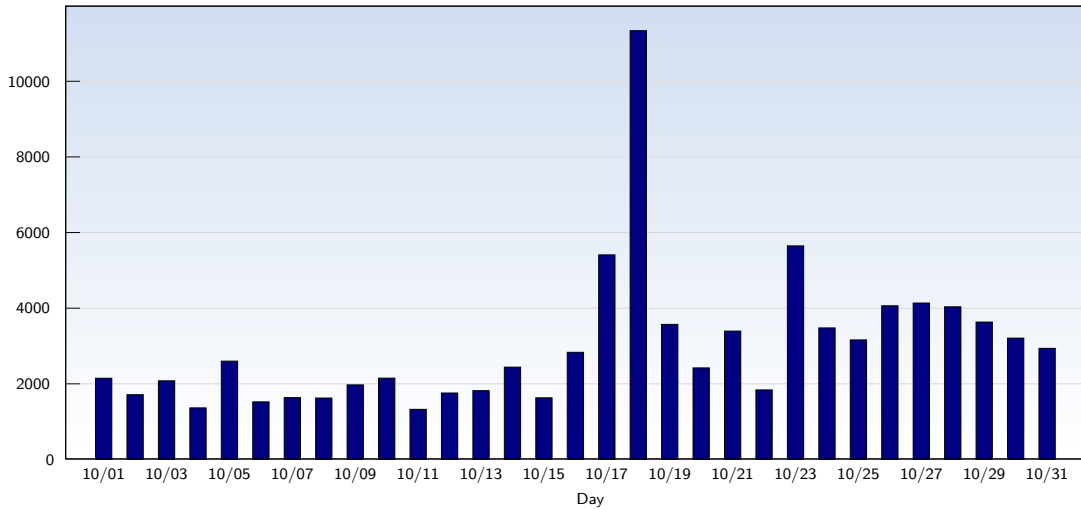

Monthly Report 10/01/2009 - 10/31/2009

For spectre-association.org

Page Views

Date	Amount
Thursday 10/01/2009	2152
Friday 10/02/2009	1716
Saturday 10/03/2009	2083
Sunday 10/04/2009	1368
Monday 10/05/2009	2604
Tuesday 10/06/2009	1527
Wednesday 10/07/2009	1639
Thursday 10/08/2009	1628
Friday 10/09/2009	1976
Saturday 10/10/2009	2154
Sunday 10/11/2009	1329
Monday 10/12/2009	1761
Tuesday 10/13/2009	1823
Wednesday 10/14/2009	2445
Thursday 10/15/2009	1634
Friday 10/16/2009	2837

Date	Amount
Saturday 10/17/2009	5413
Sunday 10/18/2009	11341
Monday 10/19/2009	3575
Tuesday 10/20/2009	2425
Wednesday 10/21/2009	3398
Thursday 10/22/2009	1843
Friday 10/23/2009	5651
Saturday 10/24/2009	3482
Sunday 10/25/2009	3165
Monday 10/26/2009	4067
Tuesday 10/27/2009	4140
Wednesday 10/28/2009	4040
Thursday 10/29/2009	3637
Friday 10/30/2009	3212
Saturday 10/31/2009	2941
Total	93006

These statistics show all successful page views (also known as page impressions) and the time they were made. Only fully loaded pages are counted. Individual images and components are not included.