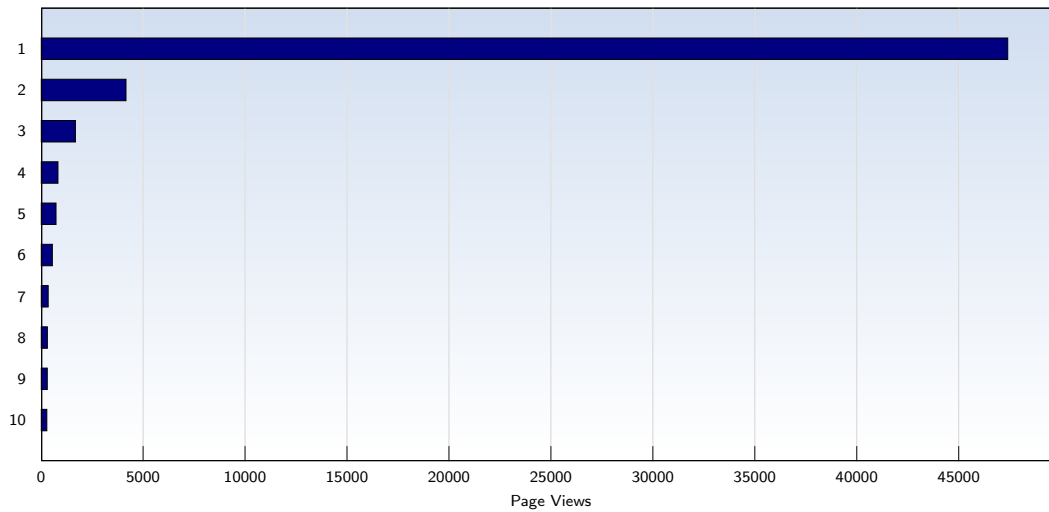

For spectre-association.org

Pages per Visit

Date	Amount
Thursday 10/01/2009	2.82
Friday 10/02/2009	1.85
Saturday 10/03/2009	2.36
Sunday 10/04/2009	1.71
Monday 10/05/2009	3.04
Tuesday 10/06/2009	2.27
Wednesday 10/07/2009	1.89
Thursday 10/08/2009	2.15
Friday 10/09/2009	2.23
Saturday 10/10/2009	2.77
Sunday 10/11/2009	2.39
Monday 10/12/2009	2.22
Tuesday 10/13/2009	1.93
Wednesday 10/14/2009	2.59
Thursday 10/15/2009	2.16
Friday 10/16/2009	3.04

The average number of pages opened per unique visit. Only fully loaded pages are counted.

Top 10 Popular Pages

Rank	Page	Amount	%
1	spectre%2Dassociation.org/tinc	47410	50
2	spectre%2Dassociation.org/	4167	4
3	spectre%2Dassociation.org/SpectreAnimals.pdf	1687	1
4	spectre%2Dassociation.org/index.htm	831	0
5	spectre%2Dassociation.org/Merchandise.htm	736	0
6	spectre%2Dassociation.org/reunion.htm	556	0
7	spectre%2Dassociation.org/historySpectre.htm	352	0
8	spectre%2Dassociation.org/Kimber.htm	312	0
9	spectre%2Dassociation.org/Spectre_Pride.htm	307	0
10	spectre%2Dassociation.org/vietnam.htm	285	0
	Total	93006	