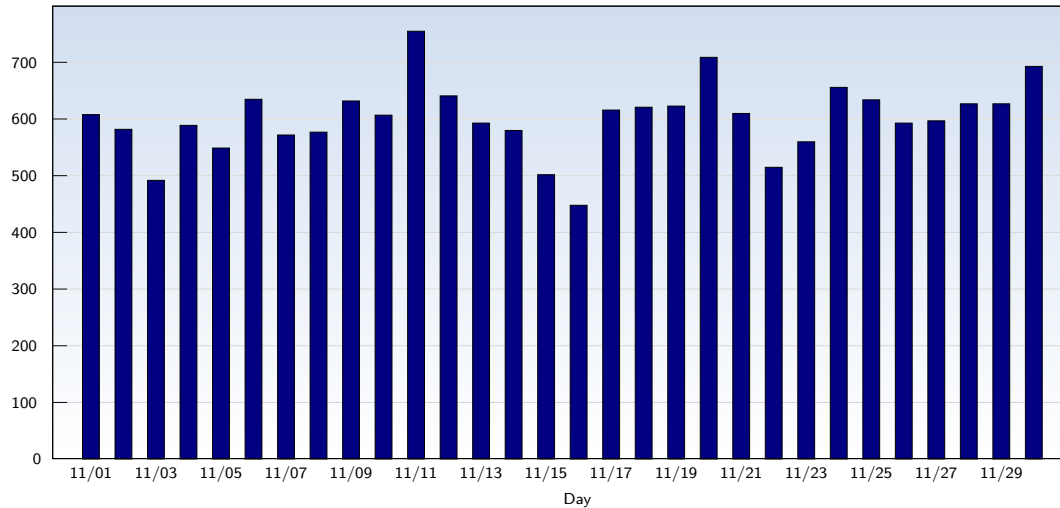

Monthly Report 11/01/2009 - 11/30/2009

For spectre-association.org

Unique Visits

Date	Amount
Sunday 11/01/2009	608
Monday 11/02/2009	582
Tuesday 11/03/2009	492
Wednesday 11/04/2009	589
Thursday 11/05/2009	549
Friday 11/06/2009	635
Saturday 11/07/2009	572
Sunday 11/08/2009	577
Monday 11/09/2009	632
Tuesday 11/10/2009	607
Wednesday 11/11/2009	755
Thursday 11/12/2009	641
Friday 11/13/2009	593
Saturday 11/14/2009	580
Sunday 11/15/2009	502

Date	Amount
Monday 11/16/2009	448
Tuesday 11/17/2009	616
Wednesday 11/18/2009	621
Thursday 11/19/2009	623
Friday 11/20/2009	709
Saturday 11/21/2009	610
Sunday 11/22/2009	515
Monday 11/23/2009	560
Tuesday 11/24/2009	656
Wednesday 11/25/2009	634
Thursday 11/26/2009	593
Friday 11/27/2009	597
Saturday 11/28/2009	627
Sunday 11/29/2009	627
Monday 11/30/2009	693
Total	18043

This analysis summarizes multiple page impressions of an individual visitor into unique visits. A visitor is counted as an unique visit when requesting at least one page. If more than 30 minutes have elapsed since the first page impression, further requests will be counted as a new unique visit.