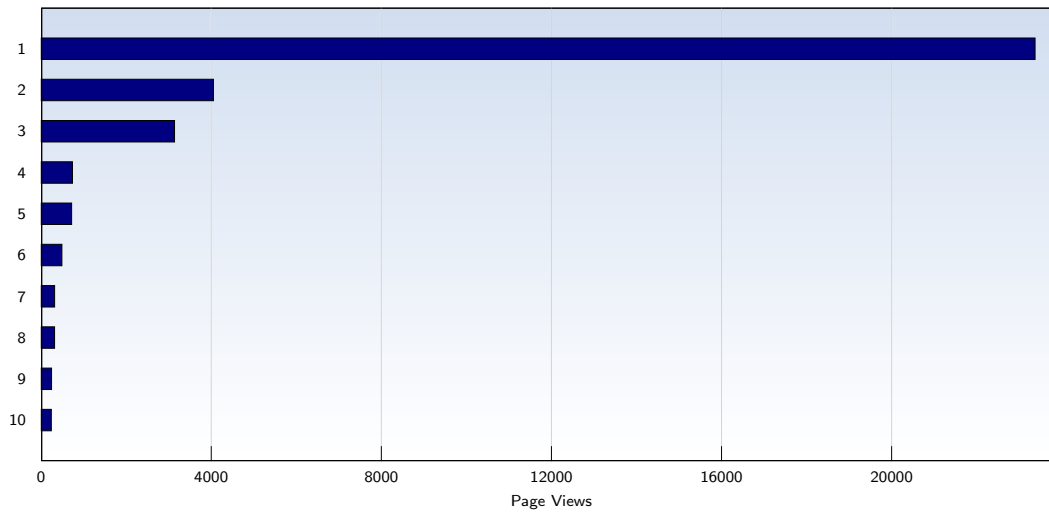

Top 10 Popular Pages

Rank	Page	Amount	%
1	spectre%2Dassociation.org/tinc	23376	39
2	spectre%2Dassociation.org/SpectreAnimals.pdf	4055	6
3	spectre%2Dassociation.org/	3140	5
4	spectre%2Dassociation.org/Merchandise.htm	740	1
5	spectre%2Dassociation.org/index.htm	720	1
6	spectre%2Dassociation.org/historySpectre.htm	491	0
7	spectre%2Dassociation.org/vietnam.htm	320	0
8	spectre%2Dassociation.org/history/historySpectre.htm	319	0
9	spectre%2Dassociation.org/vietnam14.htm	248	0
10	spectre%2Dassociation.org/reunion.htm	242	0
	Total	59347	

These statistics show you the most frequently called pages.