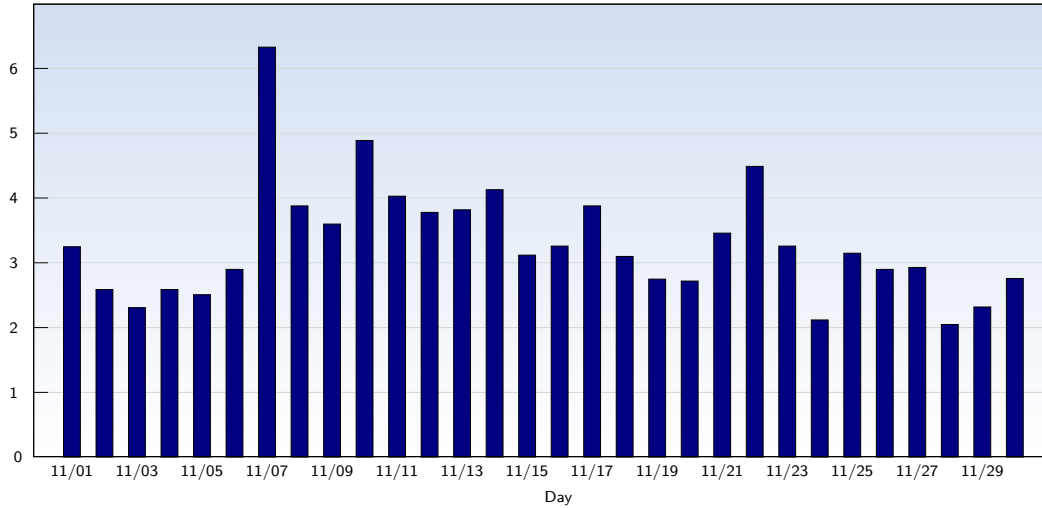

Monthly Report 11/01/2009 - 11/30/2009

For spectre-association.org

Pages per Visit

Date	Amount
Sunday 11/01/2009	3.25
Monday 11/02/2009	2.59
Tuesday 11/03/2009	2.31
Wednesday 11/04/2009	2.59
Thursday 11/05/2009	2.51
Friday 11/06/2009	2.90
Saturday 11/07/2009	6.33
Sunday 11/08/2009	3.88
Monday 11/09/2009	3.60
Tuesday 11/10/2009	4.89
Wednesday 11/11/2009	4.03
Thursday 11/12/2009	3.78
Friday 11/13/2009	3.82
Saturday 11/14/2009	4.13
Sunday 11/15/2009	3.12

Date	Amount
Monday 11/16/2009	3.26
Tuesday 11/17/2009	3.88
Wednesday 11/18/2009	3.10
Thursday 11/19/2009	2.75
Friday 11/20/2009	2.72
Saturday 11/21/2009	3.46
Sunday 11/22/2009	4.49
Monday 11/23/2009	3.26
Tuesday 11/24/2009	2.12
Wednesday 11/25/2009	3.15
Thursday 11/26/2009	2.90
Friday 11/27/2009	2.93
Saturday 11/28/2009	2.05
Sunday 11/29/2009	2.32
Monday 11/30/2009	2.76
Average	3.29

The average number of pages opened per unique visit. Only fully loaded pages are counted.