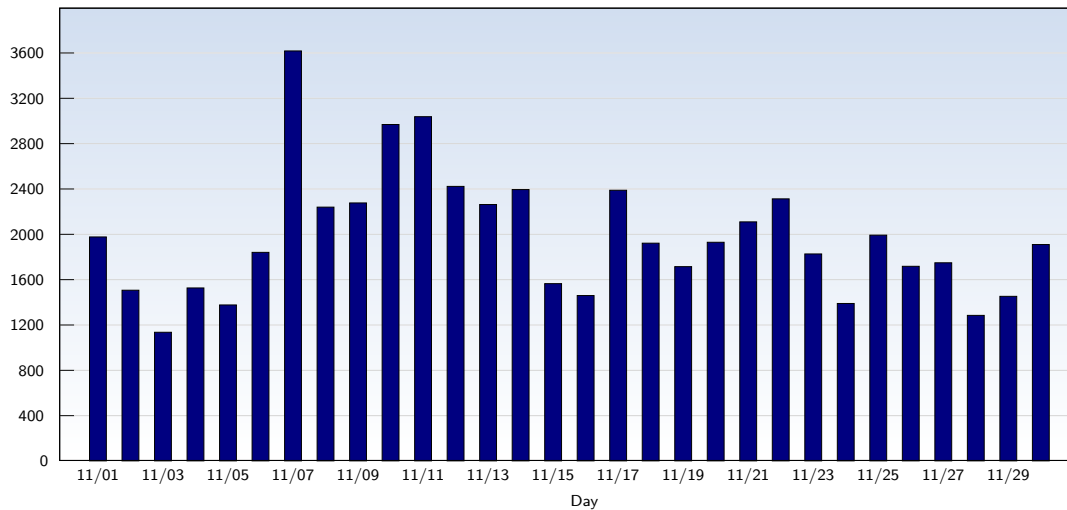

Monthly Report 11/01/2009 - 11/30/2009

For spectre-association.org

Page Views

Date	Amount
Sunday 11/01/2009	1978
Monday 11/02/2009	1508
Tuesday 11/03/2009	1137
Wednesday 11/04/2009	1528
Thursday 11/05/2009	1378
Friday 11/06/2009	1842
Saturday 11/07/2009	3619
Sunday 11/08/2009	2241
Monday 11/09/2009	2278
Tuesday 11/10/2009	2970
Wednesday 11/11/2009	3039
Thursday 11/12/2009	2424
Friday 11/13/2009	2264
Saturday 11/14/2009	2396
Sunday 11/15/2009	1566

Date	Amount
Monday 11/16/2009	1461
Tuesday 11/17/2009	2390
Wednesday 11/18/2009	1923
Thursday 11/19/2009	1716
Friday 11/20/2009	1931
Saturday 11/21/2009	2111
Sunday 11/22/2009	2314
Monday 11/23/2009	1828
Tuesday 11/24/2009	1391
Wednesday 11/25/2009	1994
Thursday 11/26/2009	1719
Friday 11/27/2009	1750
Saturday 11/28/2009	1286
Sunday 11/29/2009	1454
Monday 11/30/2009	1911
Total	59347

These statistics show all successful page views (also known as page impressions) and the time they were made. Only fully loaded pages are counted. Individual images and components are not included.