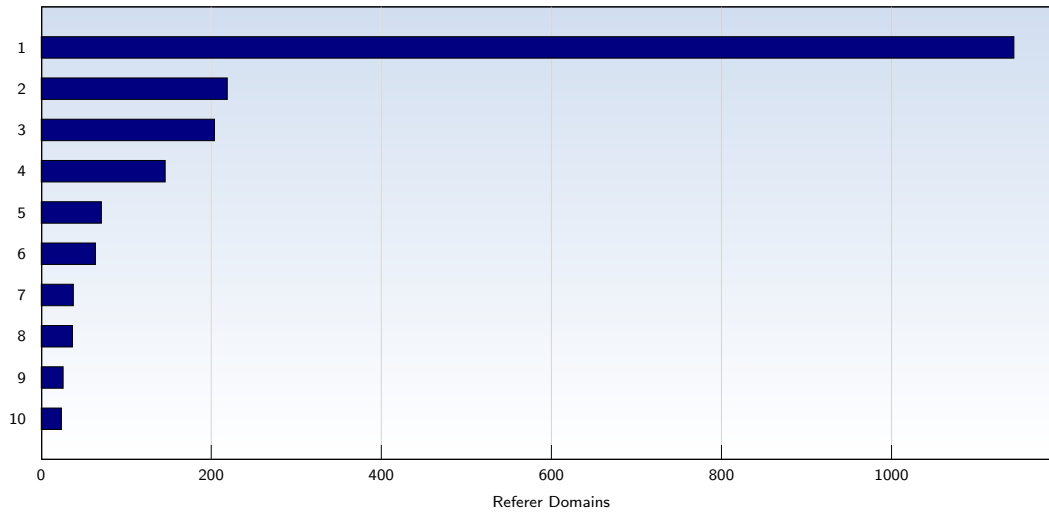

The average number of pages opened per unique visit. Only fully loaded pages are counted.

Top 10 Popular Pages

Rank	Page	Amount	%
1	spectre%2Dassociation.org/tinc	23376	39
2	spectre%2Dassociation.org/SpectreAnimals.pdf	4055	6
3	spectre%2Dassociation.org/	3140	5
4	spectre%2Dassociation.org/Merchandise.htm	740	1
5	spectre%2Dassociation.org/index.htm	720	1
6	spectre%2Dassociation.org/historySpectre.htm	491	0
7	spectre%2Dassociation.org/vietnam.htm	320	0
8	spectre%2Dassociation.org/history/historySpectre.htm	319	0
9	spectre%2Dassociation.org/vietnam14.htm	248	0
10	spectre%2Dassociation.org/reunion.htm	242	0
	Total	59347	

These statistics show you the most frequently called pages.

Top 10 Referrer Domains

Rank	Domain	Amount	%
1	google.com	1144	6
2	wikipedia.org	219	1
3	yahoo.com	204	1
4	bing.com	146	0
5	facebook.com	71	0
6	google.co.uk	64	0
7	google.de	38	0
8	google.ca	37	0
9	google.fr	26	0
10	aol.com	24	0
	Total	2437	