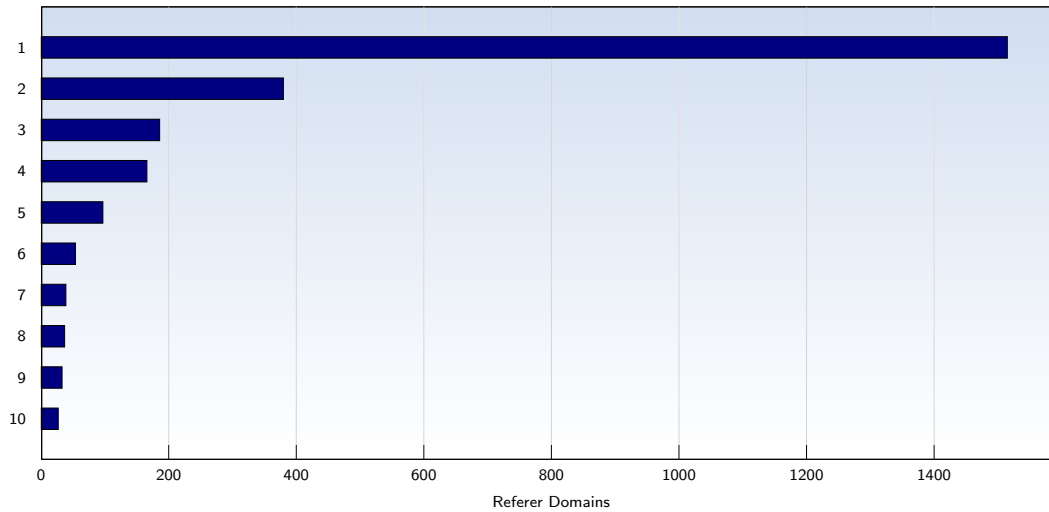

The average number of pages opened per unique visit. Only fully loaded pages are counted.

Top 10 Popular Pages

Rank	Page	Amount	%
1	spectre-association.org/tinc	41772	51
2	spectre-association.org/SpectreAnimals.pdf	5004	6
3	spectre-association.org/	4121	5
4	spectre-association.org/tinc/	1454	1
5	spectre-association.org/Merchandise.htm	859	1
6	spectre-association.org/index.htm	721	0
7	spectre-association.org/historySpectre.htm	467	0
8	spectre-association.org/deceased_Spectres.htm	358	0
9	spectre-association.org/listingsA.htm	341	0
10	spectre-association.org/afghanistan.htm	339	0
	Total	80604	

These statistics show you the most frequently called pages.

Top 10 Referer Domains

Rank	Domain	Amount	%
1	google.com	1515	6
2	yahoo.com	380	1
3	bing.com	186	0
4	wikipedia.org	166	0
5	google.co.uk	97	0
6	facebook.com	54	0
7	google.de	39	0
8	google.ca	37	0
9	pirate4x4.com	33	0
10	google.fr	27	0
	Total	3142	