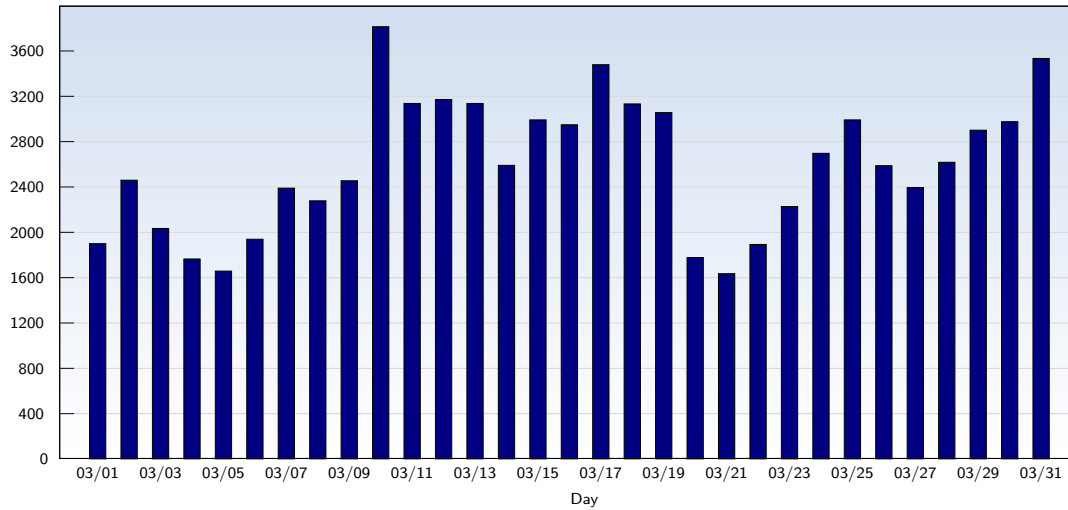

Monthly Report 03/01/2010 - 03/31/2010

For spectre-association.org

Page Views

Date	Amount
Monday 03/01/2010	1901
Tuesday 03/02/2010	2461
Wednesday 03/03/2010	2035
Thursday 03/04/2010	1766
Friday 03/05/2010	1659
Saturday 03/06/2010	1940
Sunday 03/07/2010	2391
Monday 03/08/2010	2279
Tuesday 03/09/2010	2456
Wednesday 03/10/2010	3815
Thursday 03/11/2010	3138
Friday 03/12/2010	3173
Saturday 03/13/2010	3138
Sunday 03/14/2010	2592
Monday 03/15/2010	2993
Tuesday 03/16/2010	2950

Date	Amount
Wednesday 03/17/2010	3480
Thursday 03/18/2010	3134
Friday 03/19/2010	3057
Saturday 03/20/2010	1779
Sunday 03/21/2010	1636
Monday 03/22/2010	1894
Tuesday 03/23/2010	2228
Wednesday 03/24/2010	2698
Thursday 03/25/2010	2993
Friday 03/26/2010	2589
Saturday 03/27/2010	2396
Sunday 03/28/2010	2619
Monday 03/29/2010	2902
Tuesday 03/30/2010	2977
Wednesday 03/31/2010	3535
Total	80604

These statistics show all successful page views (also known as page impressions) and the time they were made. Only fully loaded pages are counted. Individual images and components are not included.