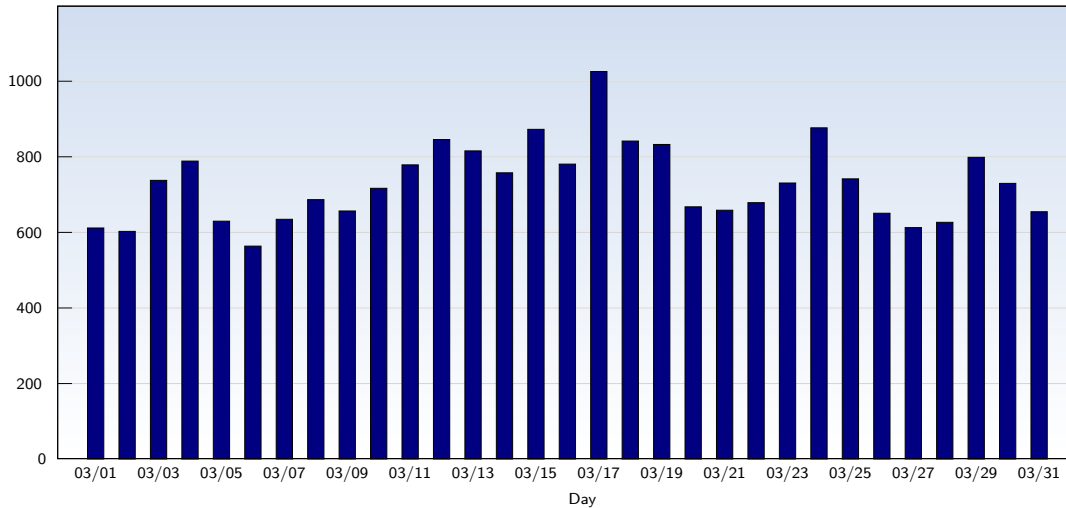

Monthly Report 03/01/2010 - 03/31/2010

For spectre-association.org

Unique Visits

Date	Amount
Monday 03/01/2010	612
Tuesday 03/02/2010	603
Wednesday 03/03/2010	738
Thursday 03/04/2010	789
Friday 03/05/2010	630
Saturday 03/06/2010	564
Sunday 03/07/2010	635
Monday 03/08/2010	687
Tuesday 03/09/2010	657
Wednesday 03/10/2010	717
Thursday 03/11/2010	779
Friday 03/12/2010	846
Saturday 03/13/2010	816
Sunday 03/14/2010	758
Monday 03/15/2010	873
Tuesday 03/16/2010	781

Date	Amount
Wednesday 03/17/2010	1026
Thursday 03/18/2010	842
Friday 03/19/2010	833
Saturday 03/20/2010	668
Sunday 03/21/2010	659
Monday 03/22/2010	679
Tuesday 03/23/2010	731
Wednesday 03/24/2010	877
Thursday 03/25/2010	742
Friday 03/26/2010	651
Saturday 03/27/2010	613
Sunday 03/28/2010	627
Monday 03/29/2010	799
Tuesday 03/30/2010	730
Wednesday 03/31/2010	655
Total	22617

This analysis summarizes multiple page impressions of an individual visitor into unique visits. A visitor is counted as an unique visit when requesting at least one page. If more than 30 minutes have elapsed since the first page impression, further requests will be counted as a new unique visit.