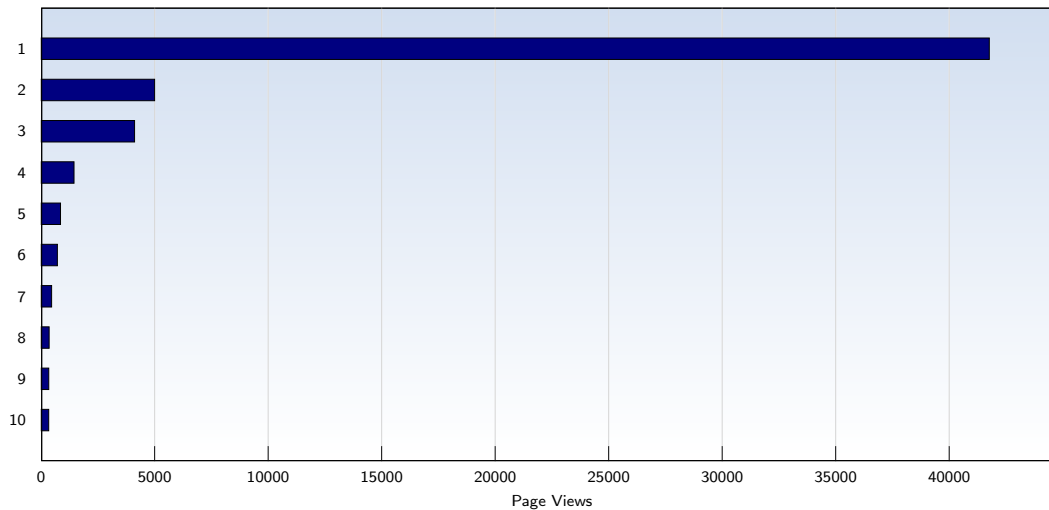

For spectre-association.org

Pages per Visit

Date	Amount
Monday 03/01/2010	3.11
Tuesday 03/02/2010	4.08
Wednesday 03/03/2010	2.76
Thursday 03/04/2010	2.24
Friday 03/05/2010	2.63
Saturday 03/06/2010	3.44
Sunday 03/07/2010	3.77
Monday 03/08/2010	3.32
Tuesday 03/09/2010	3.74
Wednesday 03/10/2010	5.32
Thursday 03/11/2010	4.03
Friday 03/12/2010	3.75
Saturday 03/13/2010	3.85
Sunday 03/14/2010	3.42
Monday 03/15/2010	3.43
Tuesday 03/16/2010	3.78

The average number of pages opened per unique visit. Only fully loaded pages are counted.

Top 10 Popular Pages

Rank	Page	Amount	%
1	spectre-association.org/tinc	41772	51
2	spectre-association.org/SpectreAnimals.pdf	5004	6
3	spectre-association.org/	4121	5
4	spectre-association.org/tinc/	1454	1
5	spectre-association.org/Merchandise.htm	859	1
6	spectre-association.org/index.htm	721	0
7	spectre-association.org/historySpectre.htm	467	0
8	spectre-association.org/deceased_Spectres.htm	358	0
9	spectre-association.org/listingsA.htm	341	0
10	spectre-association.org/afghanistan.htm	339	0
	Total	80604	