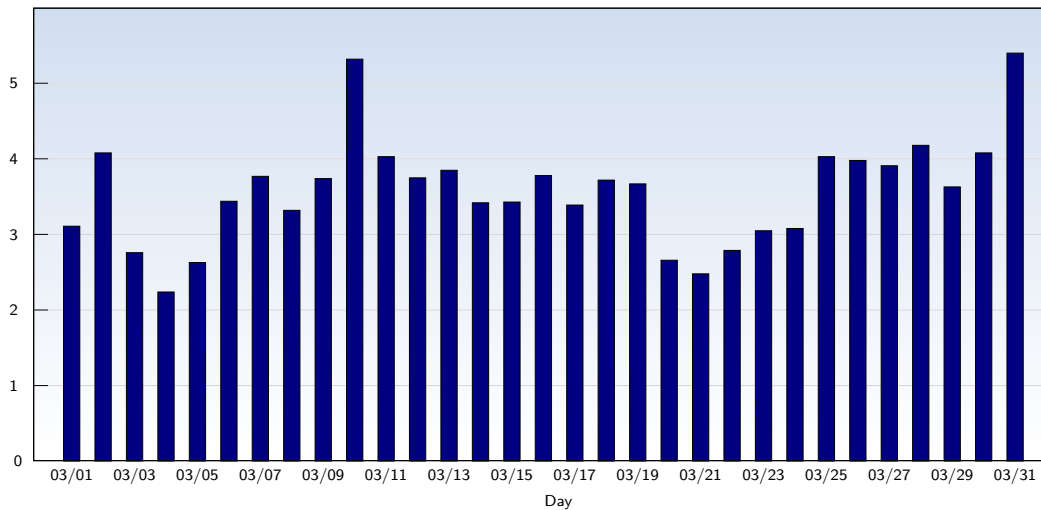

Monthly Report 03/01/2010 - 03/31/2010

For spectre-association.org

Pages per Visit

Date	Amount
Monday 03/01/2010	3.11
Tuesday 03/02/2010	4.08
Wednesday 03/03/2010	2.76
Thursday 03/04/2010	2.24
Friday 03/05/2010	2.63
Saturday 03/06/2010	3.44
Sunday 03/07/2010	3.77
Monday 03/08/2010	3.32
Tuesday 03/09/2010	3.74
Wednesday 03/10/2010	5.32
Thursday 03/11/2010	4.03
Friday 03/12/2010	3.75
Saturday 03/13/2010	3.85
Sunday 03/14/2010	3.42
Monday 03/15/2010	3.43
Tuesday 03/16/2010	3.78

Date	Amount
Wednesday 03/17/2010	3.39
Thursday 03/18/2010	3.72
Friday 03/19/2010	3.67
Saturday 03/20/2010	2.66
Sunday 03/21/2010	2.48
Monday 03/22/2010	2.79
Tuesday 03/23/2010	3.05
Wednesday 03/24/2010	3.08
Thursday 03/25/2010	4.03
Friday 03/26/2010	3.98
Saturday 03/27/2010	3.91
Sunday 03/28/2010	4.18
Monday 03/29/2010	3.63
Tuesday 03/30/2010	4.08
Wednesday 03/31/2010	5.40
Average	3.56

The average number of pages opened per unique visit. Only fully loaded pages are counted.