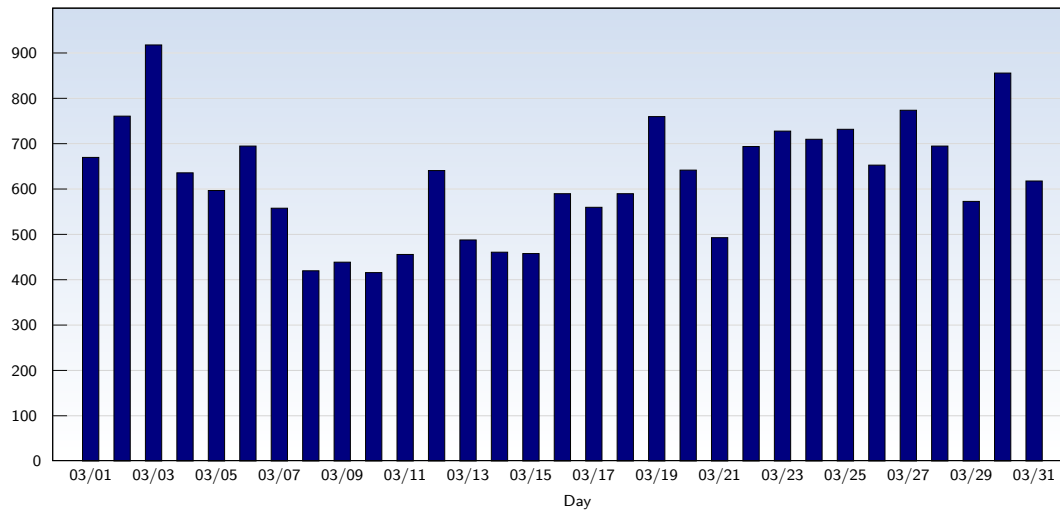

Monthly Report 03/01/2009 - 03/31/2009

For spectre-association.org

Unique Visits

| Date | Amount |
|----------------------|--------|
| Sunday 03/01/2009 | 670 |
| Monday 03/02/2009 | 761 |
| Tuesday 03/03/2009 | 918 |
| Wednesday 03/04/2009 | 636 |
| Thursday 03/05/2009 | 597 |
| Friday 03/06/2009 | 695 |
| Saturday 03/07/2009 | 558 |
| Sunday 03/08/2009 | 420 |
| Monday 03/09/2009 | 439 |
| Tuesday 03/10/2009 | 416 |
| Wednesday 03/11/2009 | 456 |
| Thursday 03/12/2009 | 641 |
| Friday 03/13/2009 | 488 |
| Saturday 03/14/2009 | 461 |
| Sunday 03/15/2009 | 458 |
| Monday 03/16/2009 | 590 |

| Date | Amount |
|----------------------|--------------|
| Tuesday 03/17/2009 | 560 |
| Wednesday 03/18/2009 | 590 |
| Thursday 03/19/2009 | 760 |
| Friday 03/20/2009 | 642 |
| Saturday 03/21/2009 | 493 |
| Sunday 03/22/2009 | 694 |
| Monday 03/23/2009 | 728 |
| Tuesday 03/24/2009 | 710 |
| Wednesday 03/25/2009 | 732 |
| Thursday 03/26/2009 | 653 |
| Friday 03/27/2009 | 774 |
| Saturday 03/28/2009 | 695 |
| Sunday 03/29/2009 | 573 |
| Monday 03/30/2009 | 856 |
| Tuesday 03/31/2009 | 618 |
| Total | 19282 |

This analysis summarizes multiple page impressions of an individual visitor into unique visits. A visitor is counted as an unique visit when requesting at least one page. If more than 30 minutes have elapsed since the first page impression, further requests will be counted as a new unique visit.