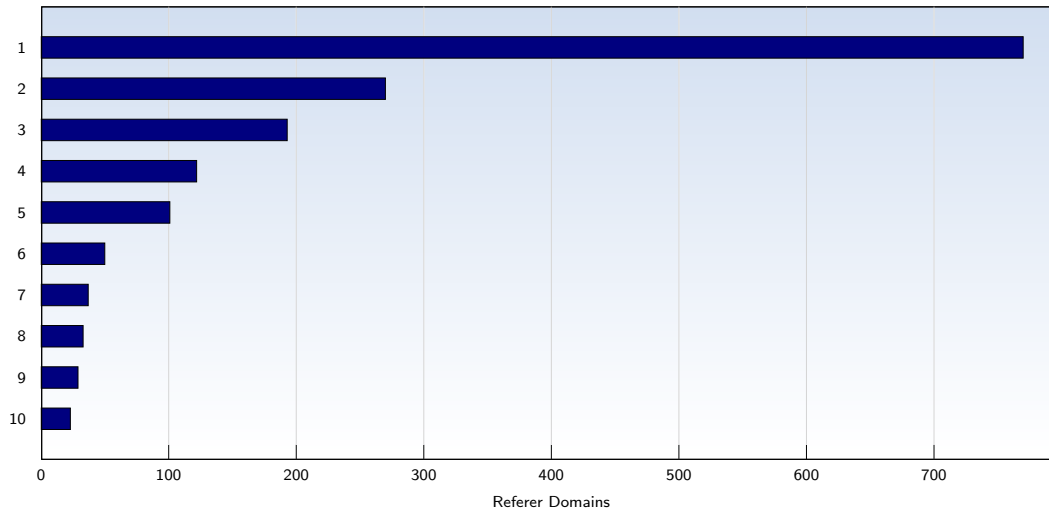

The average number of pages opened per unique visit. Only fully loaded pages are counted.

Top 10 Popular Pages

| Rank | Page | Amount | % |
|------|---|--------------|----|
| 1 | spectre-association.org/tinc | 12814 | 26 |
| 2 | spectre-association.org/ | 3560 | 7 |
| 3 | spectre-association.org/index.htm | 939 | 1 |
| 4 | spectre-association.org/Merchandise.htm | 678 | 1 |
| 5 | spectre-association.org/vietnam.htm | 390 | 0 |
| 6 | spectre-association.org/video.htm | 359 | 0 |
| 7 | spectre-association.org/reunion.htm | 348 | 0 |
| 8 | spectre-association.org/Kimber.htm | 325 | 0 |
| 9 | spectre-association.org/Spectre_Pride.htm | 320 | 0 |
| 10 | spectre-association.org/listingsA.htm | 284 | 0 |
| | Total | 48704 | |

These statistics show you the most frequently called pages.

Top 10 Referer Domains

| Rank | Domain | Amount | % |
|------|------------------|-------------|---|
| 1 | google.com | 770 | 3 |
| 2 | yahoo.com | 270 | 1 |
| 3 | live.com | 193 | 1 |
| 4 | wikipedia.org | 122 | 0 |
| 5 | msn.com | 101 | 0 |
| 6 | fas.org | 50 | 0 |
| 7 | cncreneclips.com | 37 | 0 |
| 8 | aol.com | 33 | 0 |
| 9 | google.co.uk | 29 | 0 |
| 10 | google.ca | 23 | 0 |
| | Total | 2024 | |