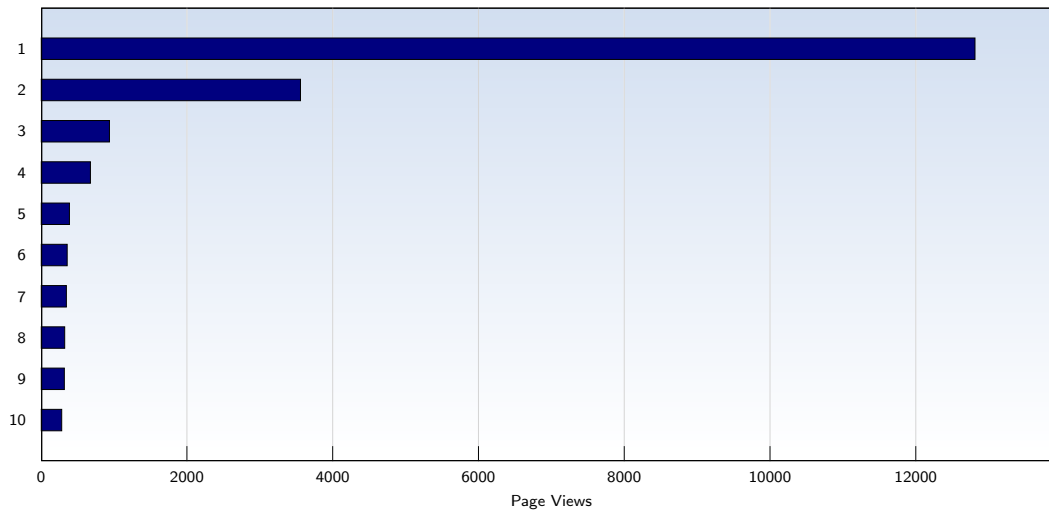

Top 10 Popular Pages

Rank	Page	Amount	%
1	spectre-association.org/tinc	12814	26
2	spectre-association.org/	3560	7
3	spectre-association.org/index.htm	939	1
4	spectre-association.org/Merchandise.htm	678	1
5	spectre-association.org/vietnam.htm	390	0
6	spectre-association.org/video.htm	359	0
7	spectre-association.org/reunion.htm	348	0
8	spectre-association.org/Kimber.htm	325	0
9	spectre-association.org/Spectre_Pride.htm	320	0
10	spectre-association.org/listingsA.htm	284	0
	Total	48704	

These statistics show you the most frequently called pages.