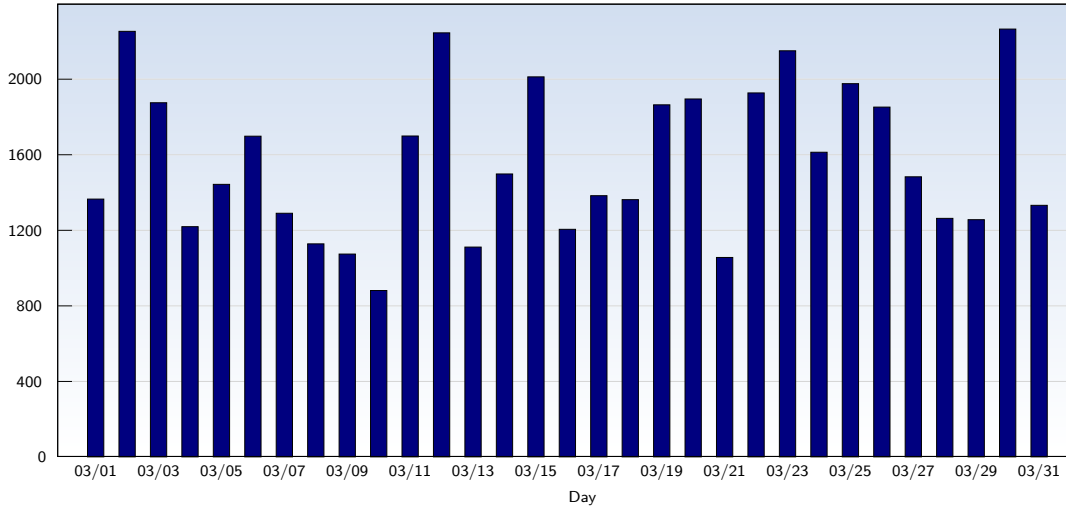

Monthly Report 03/01/2009 - 03/31/2009

For spectre-association.org

Page Views

Date	Amount
Sunday 03/01/2009	1366
Monday 03/02/2009	2254
Tuesday 03/03/2009	1876
Wednesday 03/04/2009	1220
Thursday 03/05/2009	1444
Friday 03/06/2009	1699
Saturday 03/07/2009	1291
Sunday 03/08/2009	1129
Monday 03/09/2009	1075
Tuesday 03/10/2009	882
Wednesday 03/11/2009	1700
Thursday 03/12/2009	2246
Friday 03/13/2009	1112
Saturday 03/14/2009	1499
Sunday 03/15/2009	2013
Monday 03/16/2009	1206

Date	Amount
Tuesday 03/17/2009	1384
Wednesday 03/18/2009	1363
Thursday 03/19/2009	1865
Friday 03/20/2009	1896
Saturday 03/21/2009	1057
Sunday 03/22/2009	1928
Monday 03/23/2009	2151
Tuesday 03/24/2009	1614
Wednesday 03/25/2009	1977
Thursday 03/26/2009	1853
Friday 03/27/2009	1484
Saturday 03/28/2009	1264
Sunday 03/29/2009	1257
Monday 03/30/2009	2266
Tuesday 03/31/2009	1333
Total	48704

These statistics show all successful page views (also known as page impressions) and the time they were made. Only fully loaded pages are counted. Individual images and components are not included.