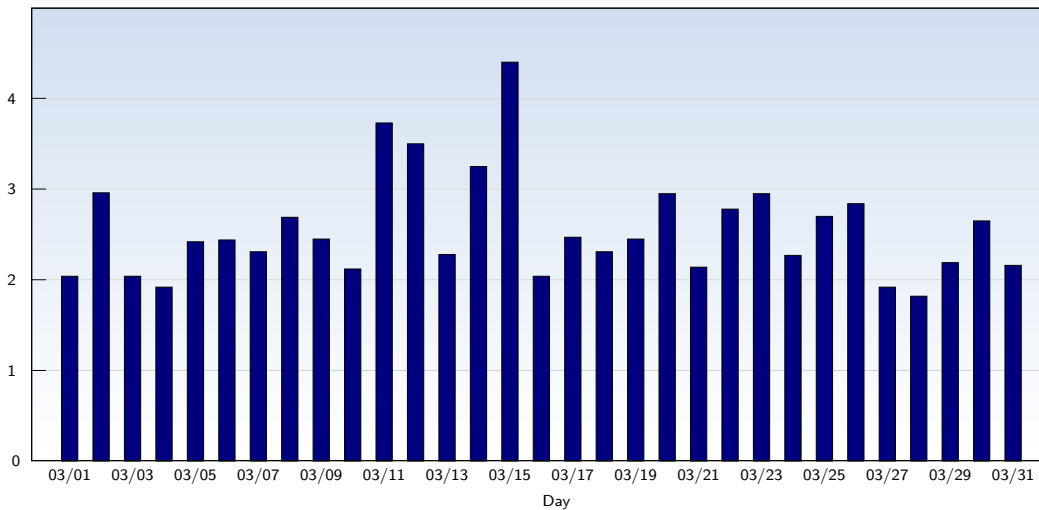

## Page Views

Date	Amount
Sunday 03/01/2009	1366
Monday 03/02/2009	2254
Tuesday 03/03/2009	1876
Wednesday 03/04/2009	1220
Thursday 03/05/2009	1444
Friday 03/06/2009	1699
Saturday 03/07/2009	1291
Sunday 03/08/2009	1129
Monday 03/09/2009	1075
Tuesday 03/10/2009	882
Wednesday 03/11/2009	1700
Thursday 03/12/2009	2246
Friday 03/13/2009	1112
Saturday 03/14/2009	1499
Sunday 03/15/2009	2013
Monday 03/16/2009	1206

Date	Amount
Tuesday 03/17/2009	1384
Wednesday 03/18/2009	1363
Thursday 03/19/2009	1865
Friday 03/20/2009	1896
Saturday 03/21/2009	1057
Sunday 03/22/2009	1928
Monday 03/23/2009	2151
Tuesday 03/24/2009	1614
Wednesday 03/25/2009	1977
Thursday 03/26/2009	1853
Friday 03/27/2009	1484
Saturday 03/28/2009	1264
Sunday 03/29/2009	1257
Monday 03/30/2009	2266
Tuesday 03/31/2009	1333
<b>Total</b>	<b>48704</b>

These statistics show all successful page views (also known as page impressions) and the time they were made. Only fully loaded pages are counted. Individual images and components are not included.