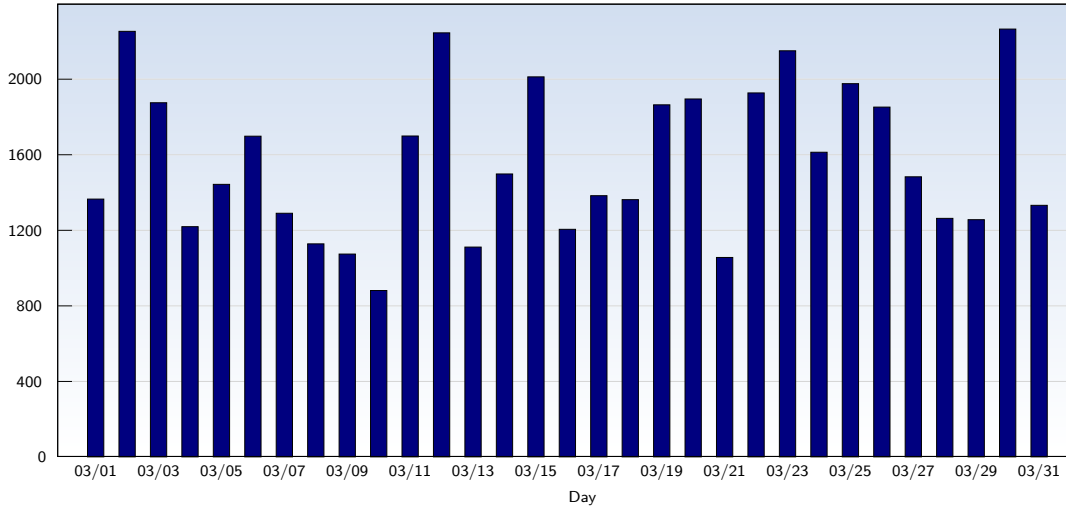

## Unique Visits

Date	Amount
Sunday 03/01/2009	670
Monday 03/02/2009	761
Tuesday 03/03/2009	918
Wednesday 03/04/2009	636
Thursday 03/05/2009	597
Friday 03/06/2009	695
Saturday 03/07/2009	558
Sunday 03/08/2009	420
Monday 03/09/2009	439
Tuesday 03/10/2009	416
Wednesday 03/11/2009	456
Thursday 03/12/2009	641
Friday 03/13/2009	488
Saturday 03/14/2009	461
Sunday 03/15/2009	458
Monday 03/16/2009	590

Date	Amount
Tuesday 03/17/2009	560
Wednesday 03/18/2009	590
Thursday 03/19/2009	760
Friday 03/20/2009	642
Saturday 03/21/2009	493
Sunday 03/22/2009	694
Monday 03/23/2009	728
Tuesday 03/24/2009	710
Wednesday 03/25/2009	732
Thursday 03/26/2009	653
Friday 03/27/2009	774
Saturday 03/28/2009	695
Sunday 03/29/2009	573
Monday 03/30/2009	856
Tuesday 03/31/2009	618
<b>Total</b>	<b>19282</b>

This analysis summarizes multiple page impressions of an individual visitor into unique visits. A visitor is counted as an unique visit when requesting at least one page. If more than 30 minutes have elapsed since the first page impression, further requests will be counted as a new unique visit.