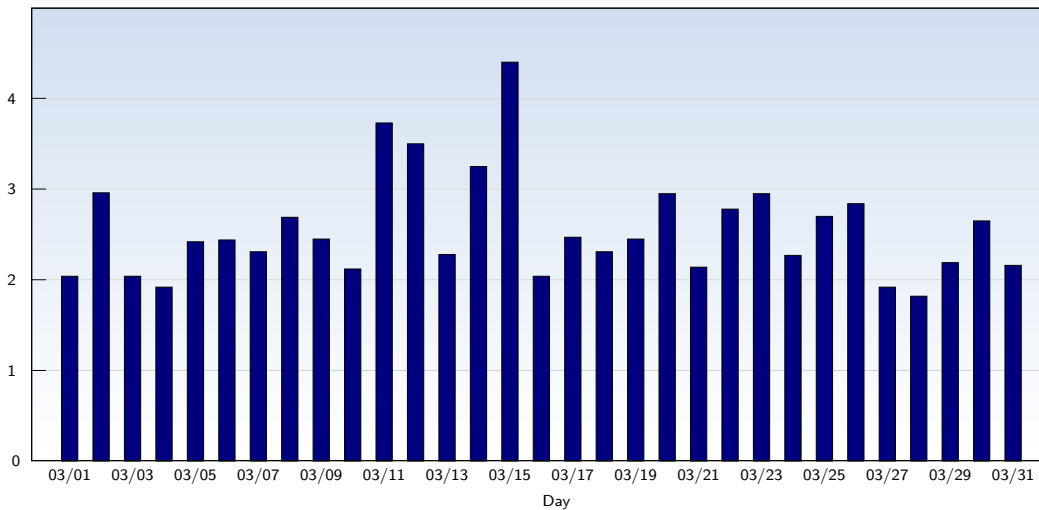

Monthly Report 03/01/2009 - 03/31/2009

For spectre-association.org

Pages per Visit

Date	Amount
Sunday 03/01/2009	2.04
Monday 03/02/2009	2.96
Tuesday 03/03/2009	2.04
Wednesday 03/04/2009	1.92
Thursday 03/05/2009	2.42
Friday 03/06/2009	2.44
Saturday 03/07/2009	2.31
Sunday 03/08/2009	2.69
Monday 03/09/2009	2.45
Tuesday 03/10/2009	2.12
Wednesday 03/11/2009	3.73
Thursday 03/12/2009	3.50
Friday 03/13/2009	2.28
Saturday 03/14/2009	3.25
Sunday 03/15/2009	4.40
Monday 03/16/2009	2.04

Date	Amount
Tuesday 03/17/2009	2.47
Wednesday 03/18/2009	2.31
Thursday 03/19/2009	2.45
Friday 03/20/2009	2.95
Saturday 03/21/2009	2.14
Sunday 03/22/2009	2.78
Monday 03/23/2009	2.95
Tuesday 03/24/2009	2.27
Wednesday 03/25/2009	2.70
Thursday 03/26/2009	2.84
Friday 03/27/2009	1.92
Saturday 03/28/2009	1.82
Sunday 03/29/2009	2.19
Monday 03/30/2009	2.65
Tuesday 03/31/2009	2.16
Average	2.53

The average number of pages opened per unique visit. Only fully loaded pages are counted.