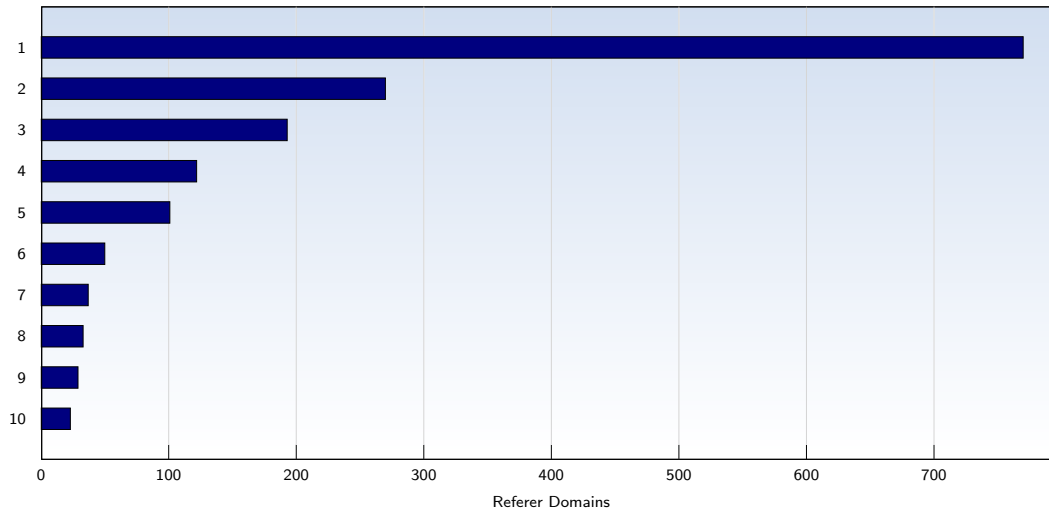

Top 10 Referer Domains

Rank	Domain	Amount	%
1	google.com	770	3
2	yahoo.com	270	1
3	live.com	193	1
4	wikipedia.org	122	0
5	msn.com	101	0
6	fas.org	50	0
7	cncreneclips.com	37	0
8	aol.com	33	0
9	google.co.uk	29	0
10	google.ca	23	0
	Total	2024	

2024 out of 19282 visits contained a referer that could be evaluated. This analysis shows domains referring to your site. Subpages are summarized under the main domain.