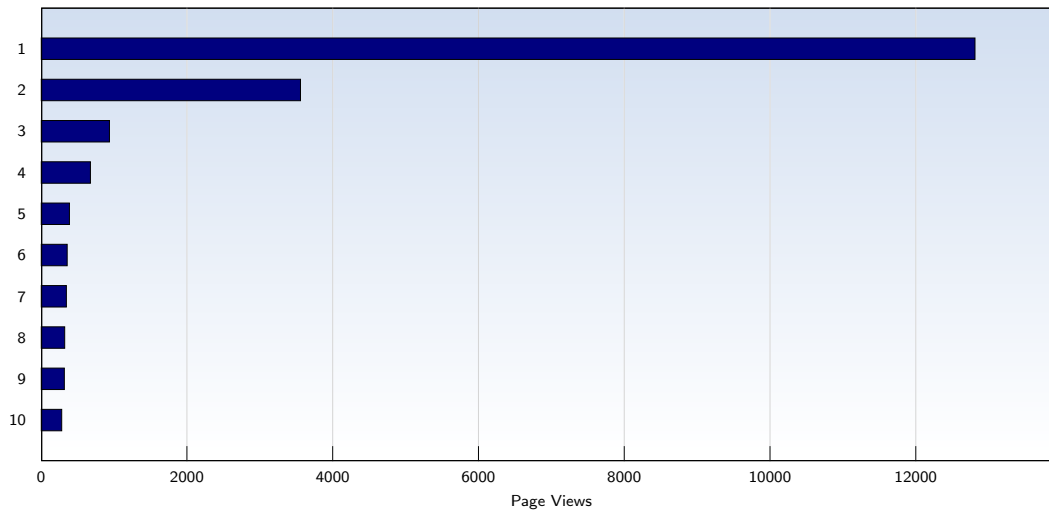

## Pages per Visit

Date	Amount
Sunday 03/01/2009	2.04
Monday 03/02/2009	2.96
Tuesday 03/03/2009	2.04
Wednesday 03/04/2009	1.92
Thursday 03/05/2009	2.42
Friday 03/06/2009	2.44
Saturday 03/07/2009	2.31
Sunday 03/08/2009	2.69
Monday 03/09/2009	2.45
Tuesday 03/10/2009	2.12
Wednesday 03/11/2009	3.73
Thursday 03/12/2009	3.50
Friday 03/13/2009	2.28
Saturday 03/14/2009	3.25
Sunday 03/15/2009	4.40
Monday 03/16/2009	2.04