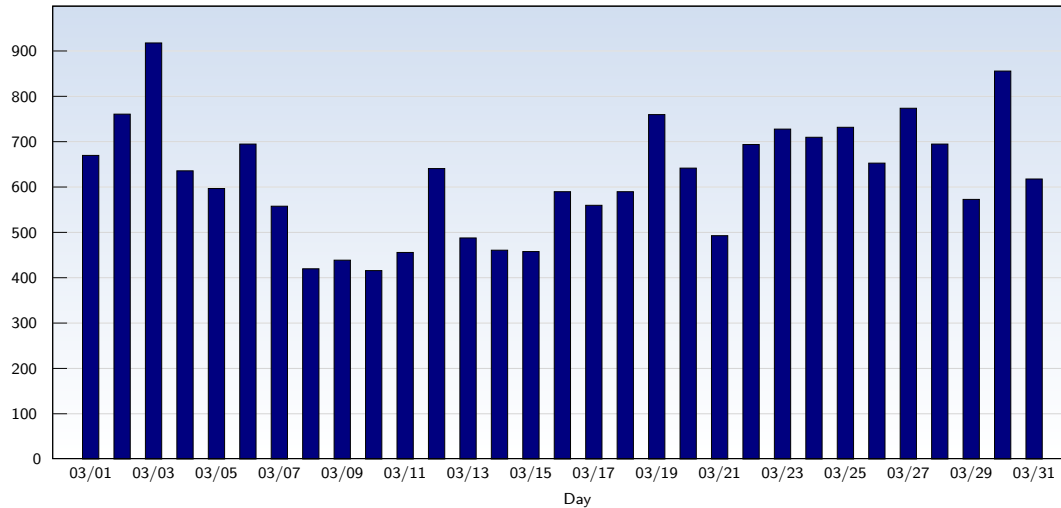

## Unique Visits

Date	Amount
Sunday 03/01/2009	670
Monday 03/02/2009	761
Tuesday 03/03/2009	918
Wednesday 03/04/2009	636
Thursday 03/05/2009	597
Friday 03/06/2009	695
Saturday 03/07/2009	558
Sunday 03/08/2009	420
Monday 03/09/2009	439
Tuesday 03/10/2009	416
Wednesday 03/11/2009	456
Thursday 03/12/2009	641
Friday 03/13/2009	488
Saturday 03/14/2009	461
Sunday 03/15/2009	458
Monday 03/16/2009	590

Date	Amount
Tuesday 03/17/2009	560
Wednesday 03/18/2009	590
Thursday 03/19/2009	760
Friday 03/20/2009	642
Saturday 03/21/2009	493
Sunday 03/22/2009	694
Monday 03/23/2009	728
Tuesday 03/24/2009	710
Wednesday 03/25/2009	732
Thursday 03/26/2009	653
Friday 03/27/2009	774
Saturday 03/28/2009	695
Sunday 03/29/2009	573
Monday 03/30/2009	856
Tuesday 03/31/2009	618
<b>Total</b>	<b>19282</b>

This analysis summarizes multiple page impressions of an individual visitor into unique visits. A visitor is counted as an unique visit when requesting at least one page. If more than 30 minutes have elapsed since the first page impression, further requests will be counted as a new unique visit.