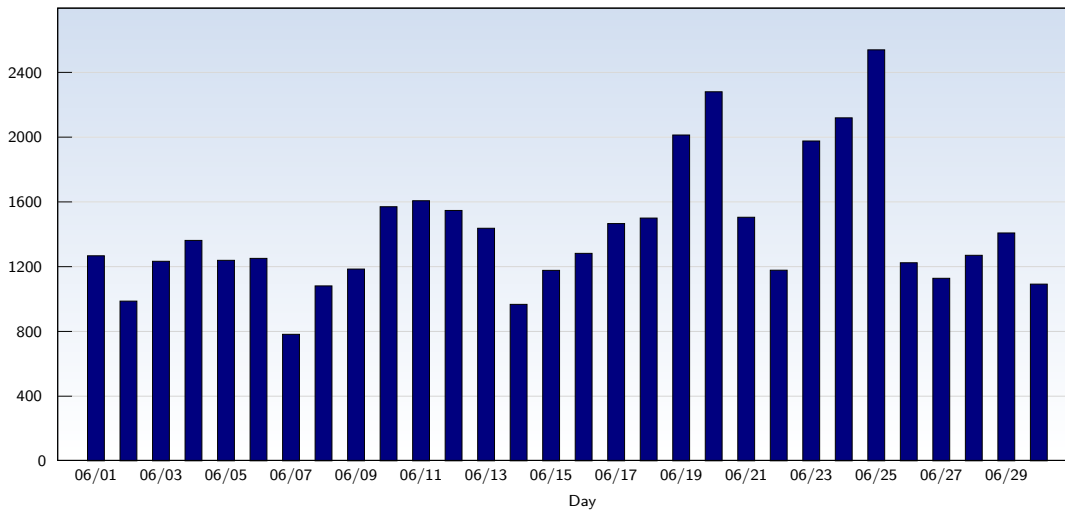

Monthly Report 06/01/2009 - 06/30/2009

For spectre-association.org

Page Views

Date	Amount
Monday 06/01/2009	1268
Tuesday 06/02/2009	988
Wednesday 06/03/2009	1234
Thursday 06/04/2009	1363
Friday 06/05/2009	1240
Saturday 06/06/2009	1252
Sunday 06/07/2009	783
Monday 06/08/2009	1082
Tuesday 06/09/2009	1186
Wednesday 06/10/2009	1571
Thursday 06/11/2009	1608
Friday 06/12/2009	1548
Saturday 06/13/2009	1438
Sunday 06/14/2009	968
Monday 06/15/2009	1178

Date	Amount
Tuesday 06/16/2009	1283
Wednesday 06/17/2009	1467
Thursday 06/18/2009	1501
Friday 06/19/2009	2014
Saturday 06/20/2009	2281
Sunday 06/21/2009	1506
Monday 06/22/2009	1179
Tuesday 06/23/2009	1977
Wednesday 06/24/2009	2120
Thursday 06/25/2009	2540
Friday 06/26/2009	1225
Saturday 06/27/2009	1129
Sunday 06/28/2009	1271
Monday 06/29/2009	1409
Tuesday 06/30/2009	1093
Total	42702

These statistics show all successful page views (also known as page impressions) and the time they were made. Only fully loaded pages are counted. Individual images and components are not included.