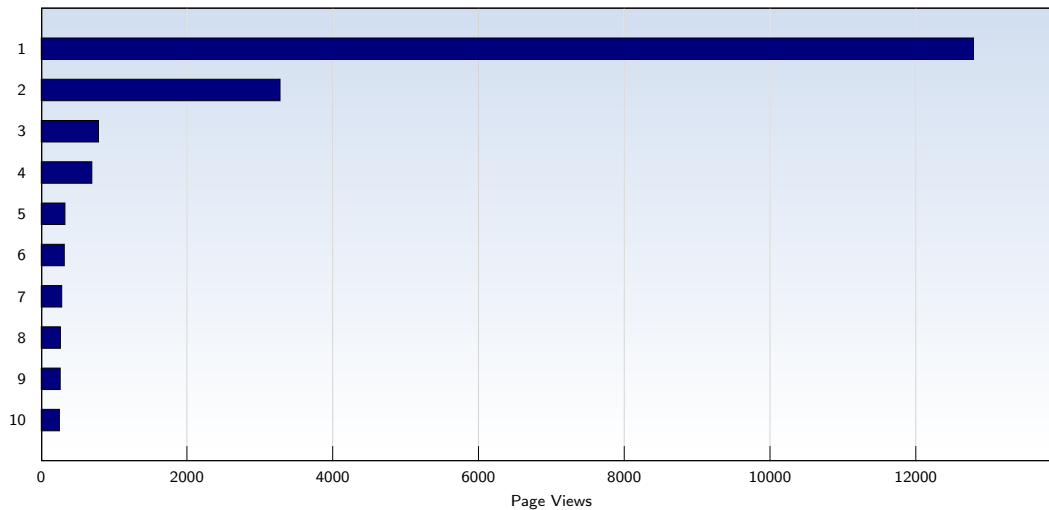

Top 10 Popular Pages

Rank	Page	Amount	%
1	spectre-association.org/tinc	12793	29
2	spectre-association.org/	3279	7
3	spectre-association.org/index.htm	788	1
4	spectre-association.org/Merchandise.htm	697	1
5	spectre-association.org/Spectre_Published_Articles.htm	328	0
6	spectre-association.org/reunion.htm	319	0
7	spectre-association.org/historySpectre.htm	284	0
8	spectre-association.org/vietnam.htm	266	0
9	spectre-association.org/deceased_Spectres.htm	263	0
10	spectre-association.org/history/historySpectre.htm	252	0
	Total	42702	

These statistics show you the most frequently called pages.