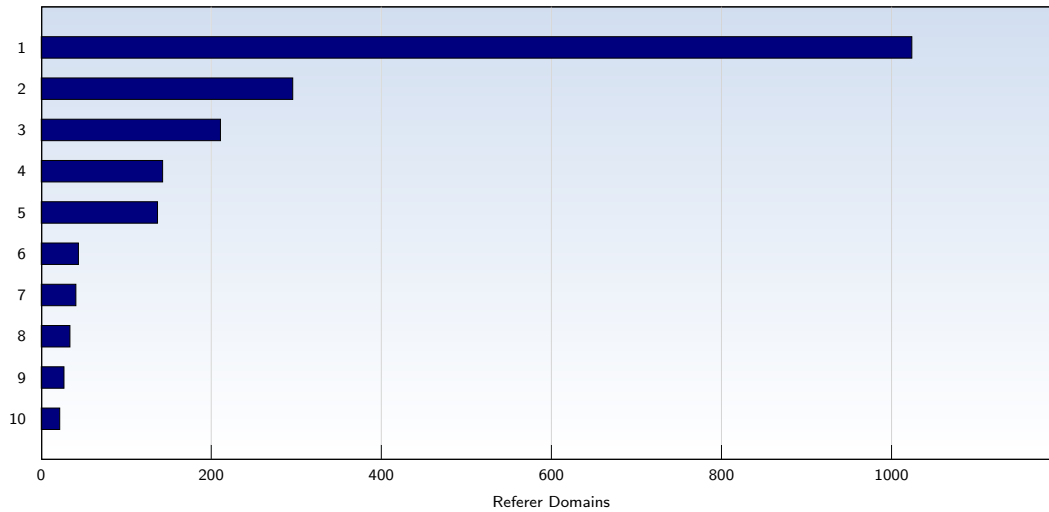

Top 10 Referrer Domains

Rank	Domain	Amount	%
1	google.com	1024	5
2	yahoo.com	296	1
3	live.com	211	1
4	bing.com	143	0
5	wikipedia.org	137	0
6	wetwear.com	44	0
7	google.co.uk	41	0
8	google.ca	34	0
9	google.de	27	0
10	aol.com	22	0
	Total	2434	

2434 out of 17958 visits contained a referer that could be evaluated. This analysis shows domains referring to your site. Subpages are summarized under the main domain.