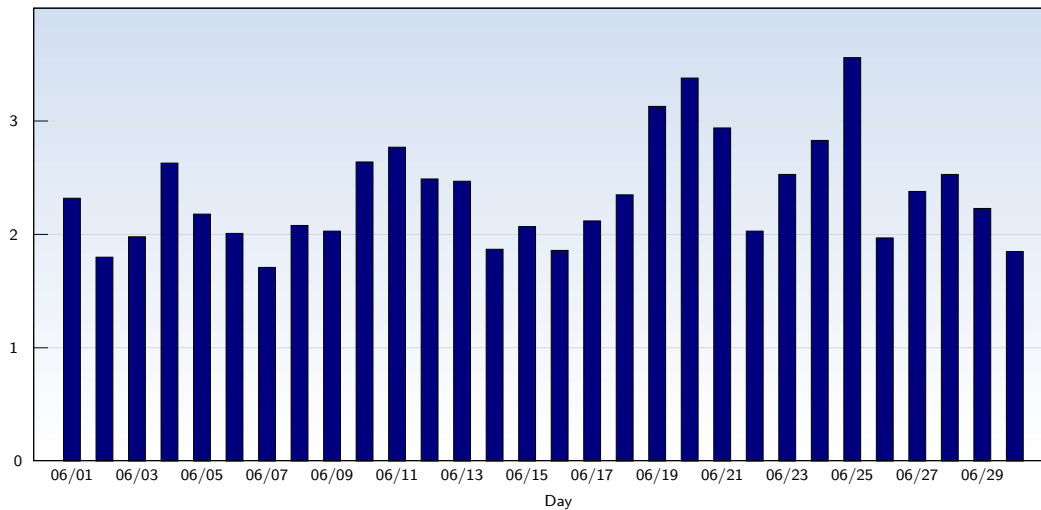

Monthly Report 06/01/2009 - 06/30/2009

For spectre-association.org

Pages per Visit

Date	Amount
Monday 06/01/2009	2.32
Tuesday 06/02/2009	1.80
Wednesday 06/03/2009	1.98
Thursday 06/04/2009	2.63
Friday 06/05/2009	2.18
Saturday 06/06/2009	2.01
Sunday 06/07/2009	1.71
Monday 06/08/2009	2.08
Tuesday 06/09/2009	2.03
Wednesday 06/10/2009	2.64
Thursday 06/11/2009	2.77
Friday 06/12/2009	2.49
Saturday 06/13/2009	2.47
Sunday 06/14/2009	1.87
Monday 06/15/2009	2.07

Date	Amount
Tuesday 06/16/2009	1.86
Wednesday 06/17/2009	2.12
Thursday 06/18/2009	2.35
Friday 06/19/2009	3.13
Saturday 06/20/2009	3.38
Sunday 06/21/2009	2.94
Monday 06/22/2009	2.03
Tuesday 06/23/2009	2.53
Wednesday 06/24/2009	2.83
Thursday 06/25/2009	3.56
Friday 06/26/2009	1.97
Saturday 06/27/2009	2.38
Sunday 06/28/2009	2.53
Monday 06/29/2009	2.23
Tuesday 06/30/2009	1.85
Average	2.38

The average number of pages opened per unique visit. Only fully loaded pages are counted.