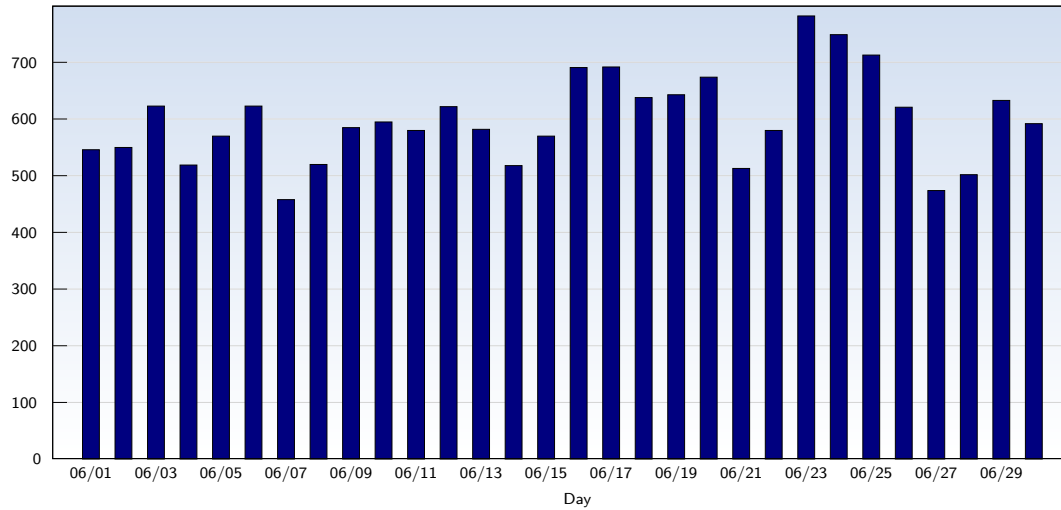

## Unique Visits

Date	Amount
Monday 06/01/2009	546
Tuesday 06/02/2009	550
Wednesday 06/03/2009	623
Thursday 06/04/2009	519
Friday 06/05/2009	570
Saturday 06/06/2009	623
Sunday 06/07/2009	458
Monday 06/08/2009	520
Tuesday 06/09/2009	585
Wednesday 06/10/2009	595
Thursday 06/11/2009	580
Friday 06/12/2009	622
Saturday 06/13/2009	582
Sunday 06/14/2009	518
Monday 06/15/2009	570

Date	Amount
Tuesday 06/16/2009	691
Wednesday 06/17/2009	692
Thursday 06/18/2009	638
Friday 06/19/2009	643
Saturday 06/20/2009	674
Sunday 06/21/2009	513
Monday 06/22/2009	580
Tuesday 06/23/2009	782
Wednesday 06/24/2009	749
Thursday 06/25/2009	713
Friday 06/26/2009	621
Saturday 06/27/2009	474
Sunday 06/28/2009	502
Monday 06/29/2009	633
Tuesday 06/30/2009	592
<b>Total</b>	<b>17958</b>

This analysis summarizes multiple page impressions of an individual visitor into unique visits. A visitor is counted as an unique visit when requesting at least one page. If more than 30 minutes have elapsed since the first page impression, further requests will be counted as a new unique visit.