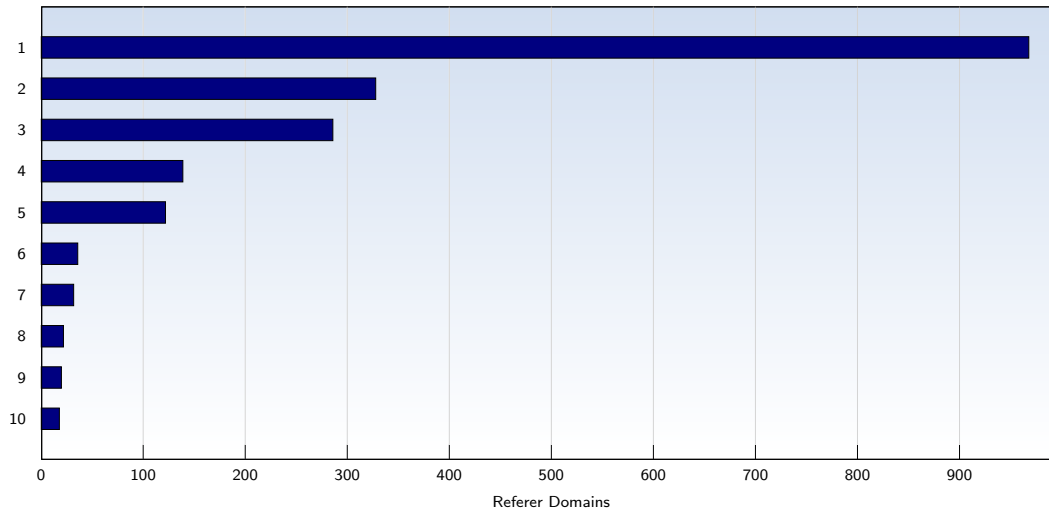

Top 10 Referer Domains

Rank	Domain	Amount	%
1	google.com	968	5
2	bing.com	328	1
3	yahoo.com	286	1
4	live.com	139	0
5	wikipedia.org	122	0
6	google.co.uk	36	0
7	google.fr	32	0
8	aol.com	22	0
9	google.de	20	0
10	domaintools.com	18	0
	Total	2468	

2468 out of 18256 visits contained a referer that could be evaluated. This analysis shows domains referring to your site. Subpages are summarized under the main domain.