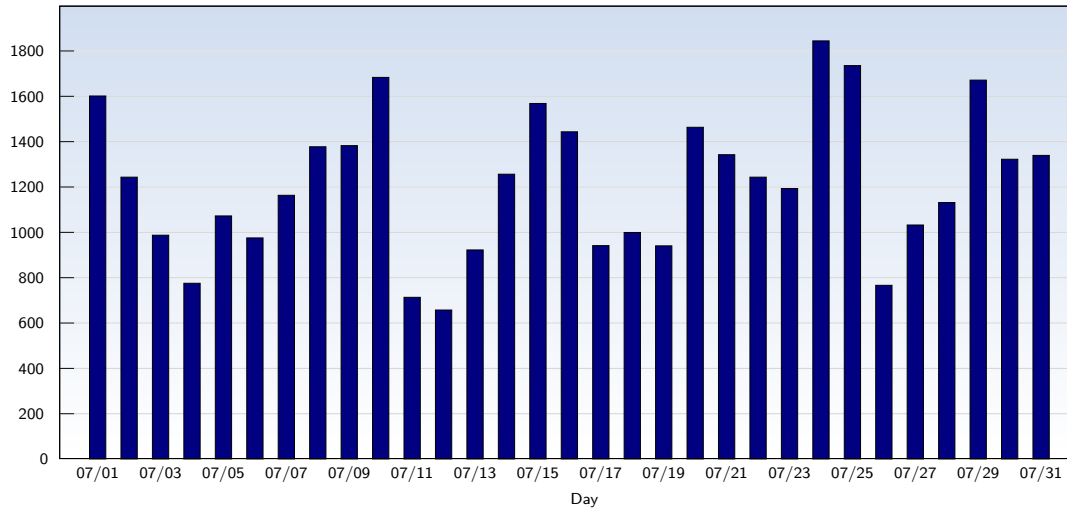

Monthly Report 07/01/2009 - 07/31/2009

For spectre-association.org

Page Views

Date	Amount
Wednesday 07/01/2009	1602
Thursday 07/02/2009	1244
Friday 07/03/2009	988
Saturday 07/04/2009	776
Sunday 07/05/2009	1073
Monday 07/06/2009	976
Tuesday 07/07/2009	1164
Wednesday 07/08/2009	1378
Thursday 07/09/2009	1383
Friday 07/10/2009	1684
Saturday 07/11/2009	714
Sunday 07/12/2009	658
Monday 07/13/2009	923
Tuesday 07/14/2009	1257
Wednesday 07/15/2009	1569
Thursday 07/16/2009	1444

Date	Amount
Friday 07/17/2009	942
Saturday 07/18/2009	1000
Sunday 07/19/2009	941
Monday 07/20/2009	1464
Tuesday 07/21/2009	1343
Wednesday 07/22/2009	1244
Thursday 07/23/2009	1194
Friday 07/24/2009	1845
Saturday 07/25/2009	1736
Sunday 07/26/2009	767
Monday 07/27/2009	1033
Tuesday 07/28/2009	1132
Wednesday 07/29/2009	1672
Thursday 07/30/2009	1323
Friday 07/31/2009	1340
Total	37809

These statistics show all successful page views (also known as page impressions) and the time they were made. Only fully loaded pages are counted. Individual images and components are not included.