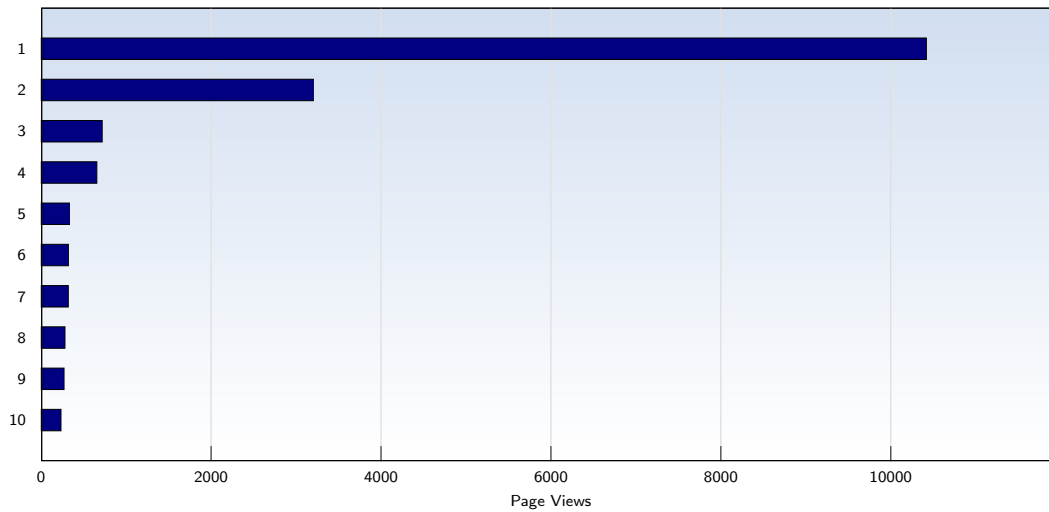

Top 10 Popular Pages

Rank	Page	Amount	%
1	spectre-association.org/tinc	10420	27
2	spectre-association.org/	3205	8
3	spectre-association.org/index.htm	720	1
4	spectre-association.org/Merchandise.htm	657	1
5	spectre-association.org/reunion.htm	334	0
6	spectre-association.org/aircraft/listingsA.htm	322	0
7	spectre-association.org/Spectre_Published_Articles.htm	321	0
8	spectre-association.org/historySpectre.htm	282	0
9	spectre-association.org/vietnam.htm	271	0
10	spectre-association.org/listingsA.htm	235	0
	Total	37809	

These statistics show you the most frequently called pages.