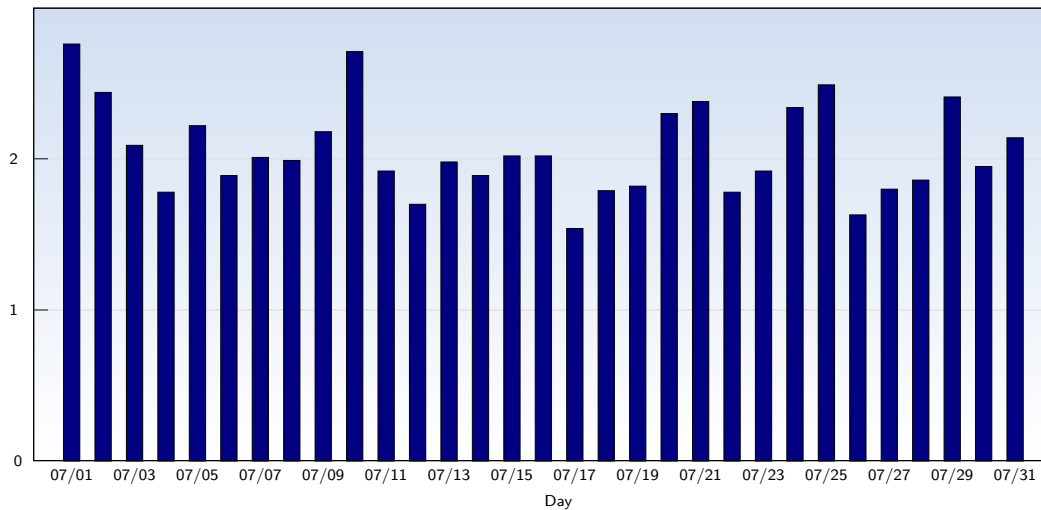

Monthly Report 07/01/2009 - 07/31/2009

For spectre-association.org

Pages per Visit

Date	Amount
Wednesday 07/01/2009	2.76
Thursday 07/02/2009	2.44
Friday 07/03/2009	2.09
Saturday 07/04/2009	1.78
Sunday 07/05/2009	2.22
Monday 07/06/2009	1.89
Tuesday 07/07/2009	2.01
Wednesday 07/08/2009	1.99
Thursday 07/09/2009	2.18
Friday 07/10/2009	2.71
Saturday 07/11/2009	1.92
Sunday 07/12/2009	1.70
Monday 07/13/2009	1.98
Tuesday 07/14/2009	1.89
Wednesday 07/15/2009	2.02
Thursday 07/16/2009	2.02

Date	Amount
Friday 07/17/2009	1.54
Saturday 07/18/2009	1.79
Sunday 07/19/2009	1.82
Monday 07/20/2009	2.30
Tuesday 07/21/2009	2.38
Wednesday 07/22/2009	1.78
Thursday 07/23/2009	1.92
Friday 07/24/2009	2.34
Saturday 07/25/2009	2.49
Sunday 07/26/2009	1.63
Monday 07/27/2009	1.80
Tuesday 07/28/2009	1.86
Wednesday 07/29/2009	2.41
Thursday 07/30/2009	1.95
Friday 07/31/2009	2.14
Average	2.07

The average number of pages opened per unique visit. Only fully loaded pages are counted.