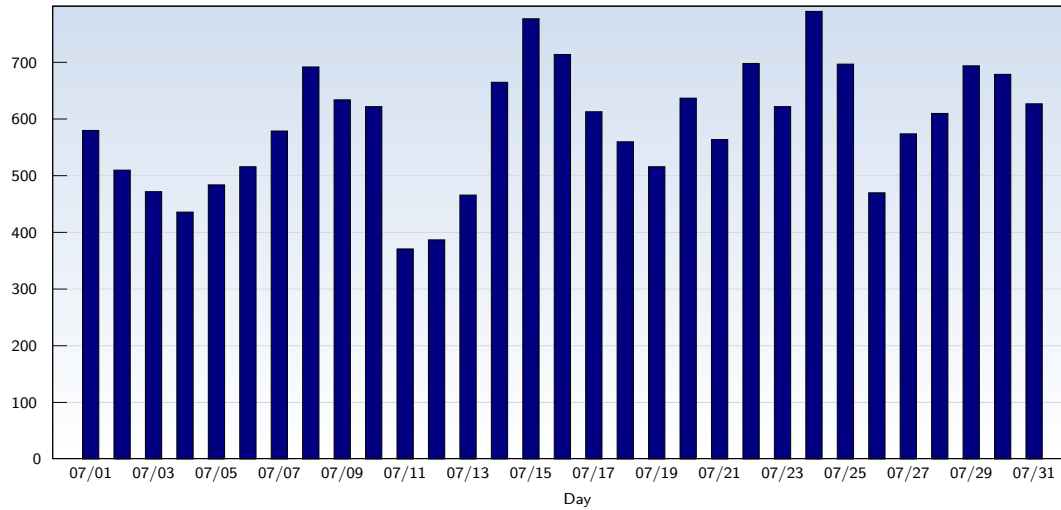

## Unique Visits

Date	Amount
Wednesday 07/01/2009	580
Thursday 07/02/2009	510
Friday 07/03/2009	472
Saturday 07/04/2009	436
Sunday 07/05/2009	484
Monday 07/06/2009	516
Tuesday 07/07/2009	579
Wednesday 07/08/2009	692
Thursday 07/09/2009	634
Friday 07/10/2009	622
Saturday 07/11/2009	371
Sunday 07/12/2009	387
Monday 07/13/2009	466
Tuesday 07/14/2009	665
Wednesday 07/15/2009	777
Thursday 07/16/2009	714

Date	Amount
Friday 07/17/2009	613
Saturday 07/18/2009	560
Sunday 07/19/2009	516
Monday 07/20/2009	637
Tuesday 07/21/2009	564
Wednesday 07/22/2009	698
Thursday 07/23/2009	622
Friday 07/24/2009	790
Saturday 07/25/2009	697
Sunday 07/26/2009	470
Monday 07/27/2009	574
Tuesday 07/28/2009	610
Wednesday 07/29/2009	694
Thursday 07/30/2009	679
Friday 07/31/2009	627
<b>Total</b>	<b>18256</b>

This analysis summarizes multiple page impressions of an individual visitor into unique visits. A visitor is counted as an unique visit when requesting at least one page. If more than 30 minutes have elapsed since the first page impression, further requests will be counted as a new unique visit.