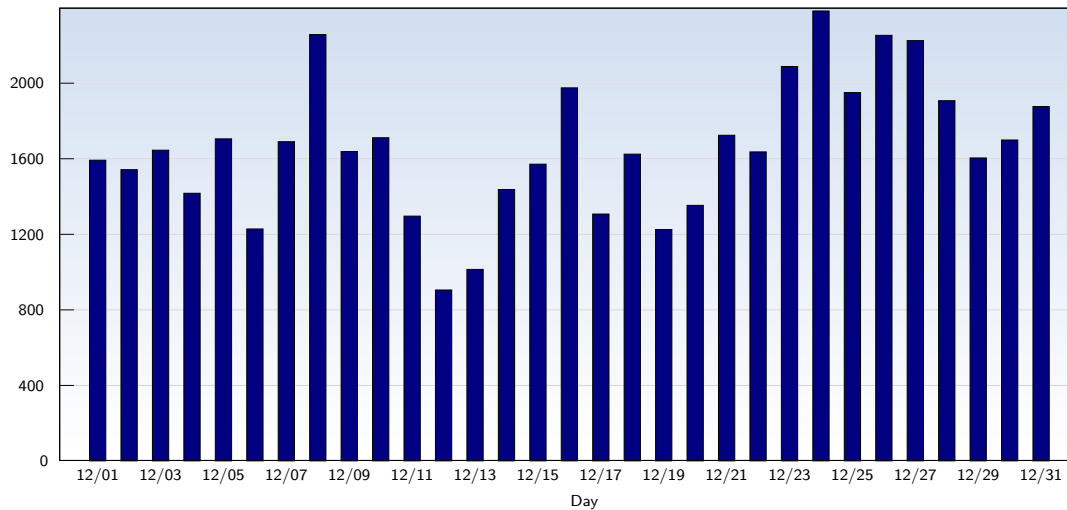

Monthly Report 12/01/2009 - 12/31/2009

For spectre-association.org

Page Views

Date	Amount
Tuesday 12/01/2009	1593
Wednesday 12/02/2009	1543
Thursday 12/03/2009	1646
Friday 12/04/2009	1418
Saturday 12/05/2009	1706
Sunday 12/06/2009	1229
Monday 12/07/2009	1691
Tuesday 12/08/2009	2258
Wednesday 12/09/2009	1639
Thursday 12/10/2009	1712
Friday 12/11/2009	1297
Saturday 12/12/2009	906
Sunday 12/13/2009	1015
Monday 12/14/2009	1438
Tuesday 12/15/2009	1572
Wednesday 12/16/2009	1976

Date	Amount
Thursday 12/17/2009	1308
Friday 12/18/2009	1625
Saturday 12/19/2009	1226
Sunday 12/20/2009	1354
Monday 12/21/2009	1725
Tuesday 12/22/2009	1637
Wednesday 12/23/2009	2089
Thursday 12/24/2009	2383
Friday 12/25/2009	1951
Saturday 12/26/2009	2254
Sunday 12/27/2009	2226
Monday 12/28/2009	1908
Tuesday 12/29/2009	1605
Wednesday 12/30/2009	1700
Thursday 12/31/2009	1877
Total	51507

These statistics show all successful page views (also known as page impressions) and the time they were made. Only fully loaded pages are counted. Individual images and components are not included.