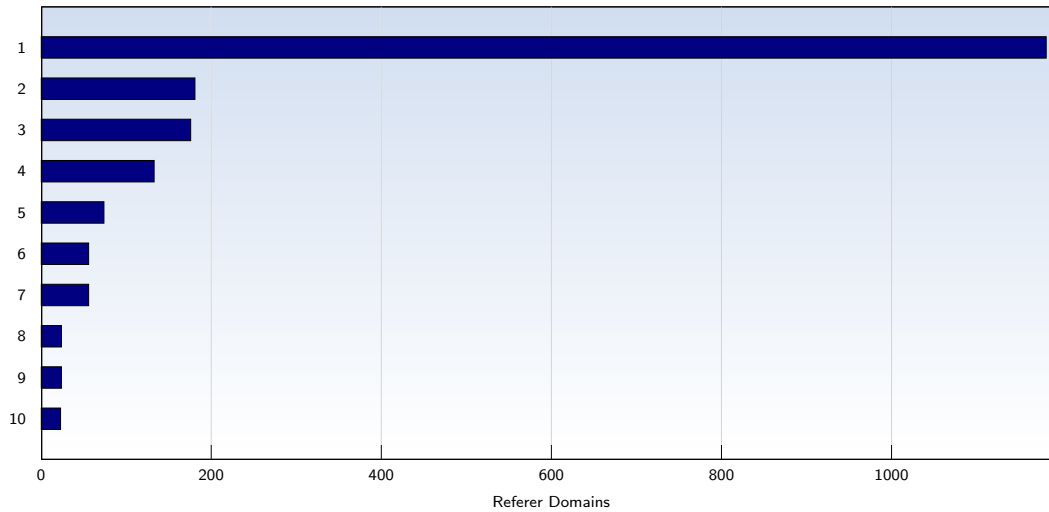

The average number of pages opened per unique visit. Only fully loaded pages are counted.

Top 10 Popular Pages

Rank	Page	Amount	%
1	spectre%2Dassociation.org/tinc	17650	34
2	spectre%2Dassociation.org/SpectreAnimals.pdf	4022	7
3	spectre%2Dassociation.org/	3342	6
4	spectre%2Dassociation.org/Merchandise.htm	922	1
5	spectre%2Dassociation.org/index.htm	676	1
6	spectre%2Dassociation.org/historySpectre.htm	436	0
7	spectre%2Dassociation.org/vietnam.htm	300	0
8	spectre%2Dassociation.org/afghanistan.htm	256	0
9	spectre%2Dassociation.org/Member_Uploads.htm	252	0
10	spectre%2Dassociation.org/Spectre_Pride.htm	248	0
	Total	51507	

These statistics show you the most frequently called pages.

Top 10 Referrer Domains

Rank	Domain	Amount	%
1	google.com	1182	5
2	yahoo.com	181	0
3	wikipedia.org	176	0
4	bing.com	133	0
5	facebook.com	74	0
6	google.co.uk	56	0
7	google.de	56	0
8	google.fr	24	0
9	google.it	24	0
10	aol.com	23	0
	Total	2416	