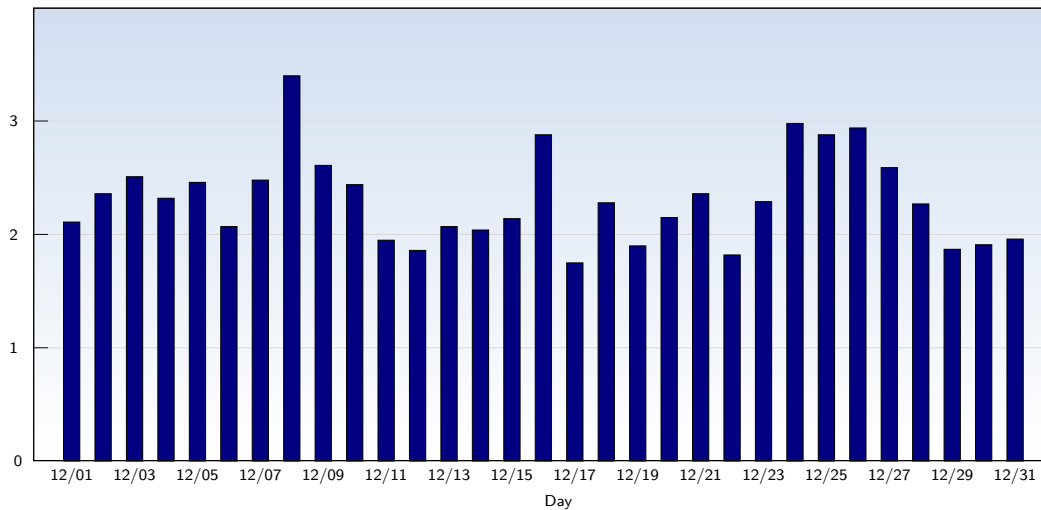

Monthly Report 12/01/2009 - 12/31/2009

For spectre-association.org

Pages per Visit

Date	Amount
Tuesday 12/01/2009	2.11
Wednesday 12/02/2009	2.36
Thursday 12/03/2009	2.51
Friday 12/04/2009	2.32
Saturday 12/05/2009	2.46
Sunday 12/06/2009	2.07
Monday 12/07/2009	2.48
Tuesday 12/08/2009	3.40
Wednesday 12/09/2009	2.61
Thursday 12/10/2009	2.44
Friday 12/11/2009	1.95
Saturday 12/12/2009	1.86
Sunday 12/13/2009	2.07
Monday 12/14/2009	2.04
Tuesday 12/15/2009	2.14
Wednesday 12/16/2009	2.88

Date	Amount
Thursday 12/17/2009	1.75
Friday 12/18/2009	2.28
Saturday 12/19/2009	1.90
Sunday 12/20/2009	2.15
Monday 12/21/2009	2.36
Tuesday 12/22/2009	1.82
Wednesday 12/23/2009	2.29
Thursday 12/24/2009	2.98
Friday 12/25/2009	2.88
Saturday 12/26/2009	2.94
Sunday 12/27/2009	2.59
Monday 12/28/2009	2.27
Tuesday 12/29/2009	1.87
Wednesday 12/30/2009	1.91
Thursday 12/31/2009	1.96
Average	2.31

The average number of pages opened per unique visit. Only fully loaded pages are counted.