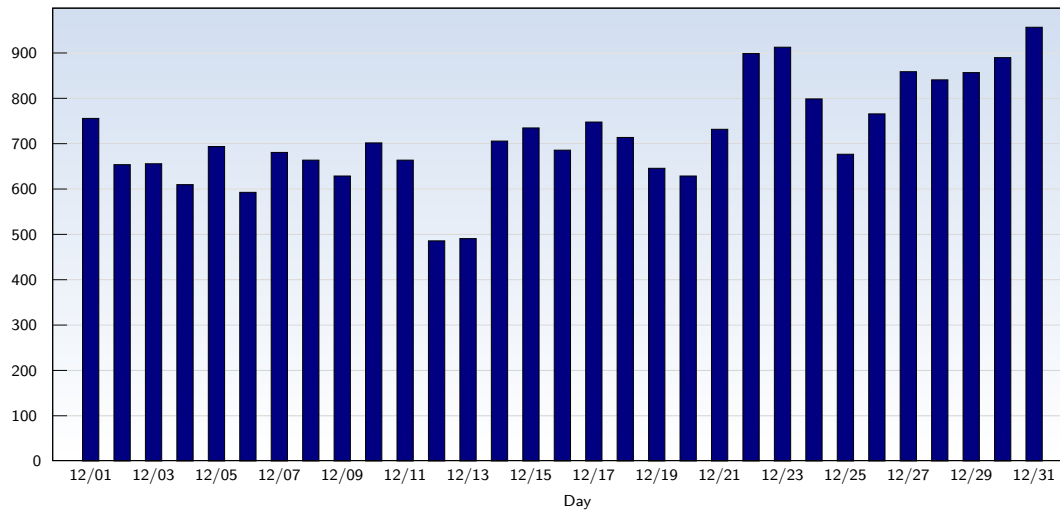

Monthly Report 12/01/2009 - 12/31/2009

For spectre-association.org

Unique Visits

Date	Amount
Tuesday 12/01/2009	756
Wednesday 12/02/2009	654
Thursday 12/03/2009	656
Friday 12/04/2009	610
Saturday 12/05/2009	694
Sunday 12/06/2009	593
Monday 12/07/2009	681
Tuesday 12/08/2009	664
Wednesday 12/09/2009	629
Thursday 12/10/2009	702
Friday 12/11/2009	664
Saturday 12/12/2009	486
Sunday 12/13/2009	491
Monday 12/14/2009	706
Tuesday 12/15/2009	735
Wednesday 12/16/2009	686

Date	Amount
Thursday 12/17/2009	748
Friday 12/18/2009	714
Saturday 12/19/2009	646
Sunday 12/20/2009	629
Monday 12/21/2009	732
Tuesday 12/22/2009	899
Wednesday 12/23/2009	913
Thursday 12/24/2009	799
Friday 12/25/2009	677
Saturday 12/26/2009	766
Sunday 12/27/2009	859
Monday 12/28/2009	841
Tuesday 12/29/2009	857
Wednesday 12/30/2009	890
Thursday 12/31/2009	957
Total	22334

This analysis summarizes multiple page impressions of an individual visitor into unique visits. A visitor is counted as an unique visit when requesting at least one page. If more than 30 minutes have elapsed since the first page impression, further requests will be counted as a new unique visit.