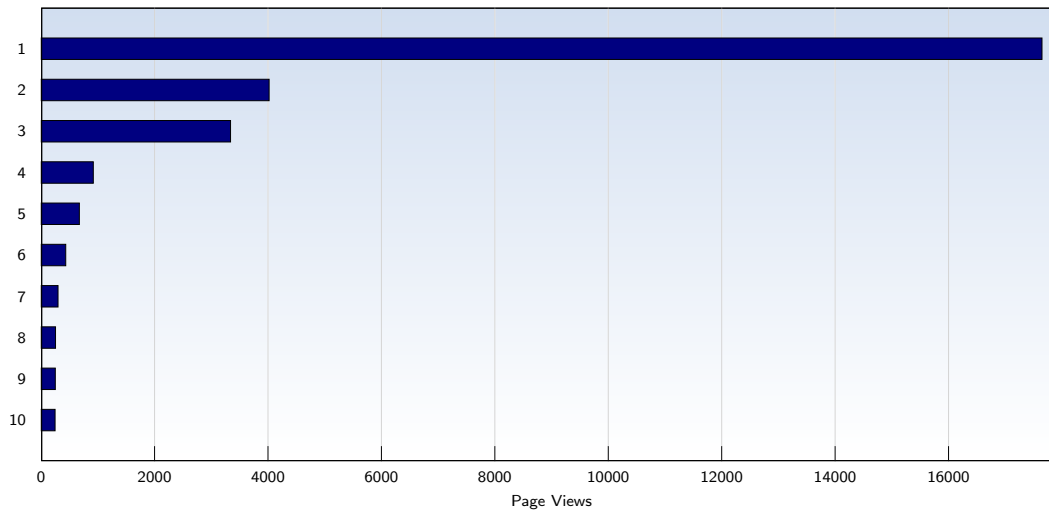

For spectre-association.org

Pages per Visit

Date	Amount
Tuesday 12/01/2009	2.11
Wednesday 12/02/2009	2.36
Thursday 12/03/2009	2.51
Friday 12/04/2009	2.32
Saturday 12/05/2009	2.46
Sunday 12/06/2009	2.07
Monday 12/07/2009	2.48
Tuesday 12/08/2009	3.40
Wednesday 12/09/2009	2.61
Thursday 12/10/2009	2.44
Friday 12/11/2009	1.95
Saturday 12/12/2009	1.86
Sunday 12/13/2009	2.07
Monday 12/14/2009	2.04
Tuesday 12/15/2009	2.14
Wednesday 12/16/2009	2.88

The average number of pages opened per unique visit. Only fully loaded pages are counted.

Top 10 Popular Pages

Rank	Page	Amount	%
1	spectre%2Dassociation.org/tinc	17650	34
2	spectre%2Dassociation.org/SpectreAnimals.pdf	4022	7
3	spectre%2Dassociation.org/	3342	6
4	spectre%2Dassociation.org/Merchandise.htm	922	1
5	spectre%2Dassociation.org/index.htm	676	1
6	spectre%2Dassociation.org/historySpectre.htm	436	0
7	spectre%2Dassociation.org/vietnam.htm	300	0
8	spectre%2Dassociation.org/afghanistan.htm	256	0
9	spectre%2Dassociation.org/Member_Uploads.htm	252	0
10	spectre%2Dassociation.org/Spectre_Pride.htm	248	0
	Total	51507	