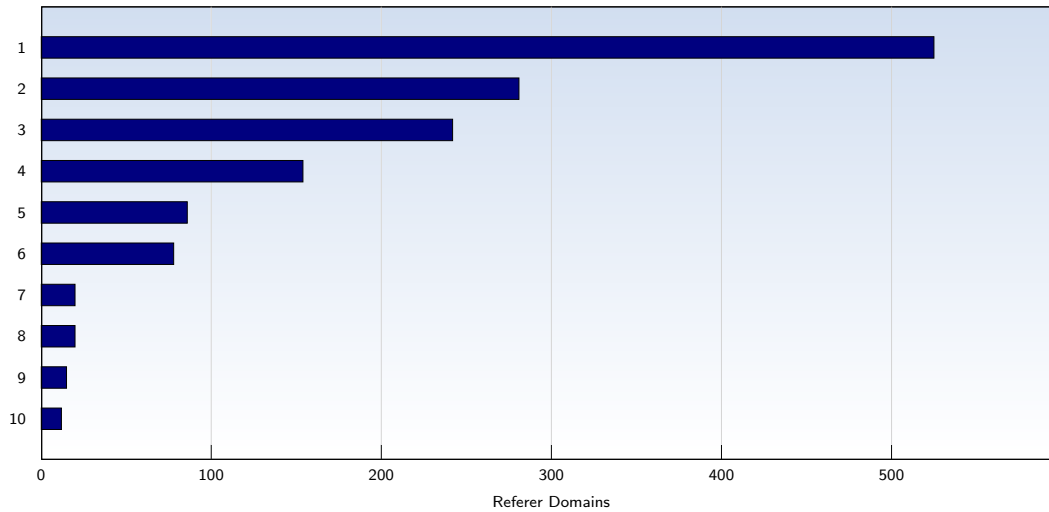

The average number of pages opened per unique visit. Only fully loaded pages are counted.

Top 10 Popular Pages

Rank	Page	Amount	%
1	spectre-association.org/tinc	16773	30
2	spectre-association.org/	2555	4
3	spectre-association.org/index.htm	860	1
4	spectre-association.org/Merchandise.htm	674	1
5	spectre-association.org/video.htm	390	0
6	spectre-association.org/vietnam.htm	378	0
7	spectre-association.org/reunion.htm	325	0
8	spectre-association.org/listingsA.htm	286	0
9	spectre-association.org/history/historySpectre.htm	262	0
10	spectre-association.org/desertstorm.htm	257	0
	Total	54237	

These statistics show you the most frequently called pages.

Top 10 Referrer Domains

Rank	Domain	Amount	%
1	google.com	525	2
2	live.com	281	1
3	yahoo.com	242	1
4	wikipedia.org	154	0
5	fas.org	86	0
6	msn.com	78	0
7	domaintools.com	20	0
8	google.co.uk	20	0
9	aol.com	15	0
10	theaviationzone.com	12	0
	Total	1670	