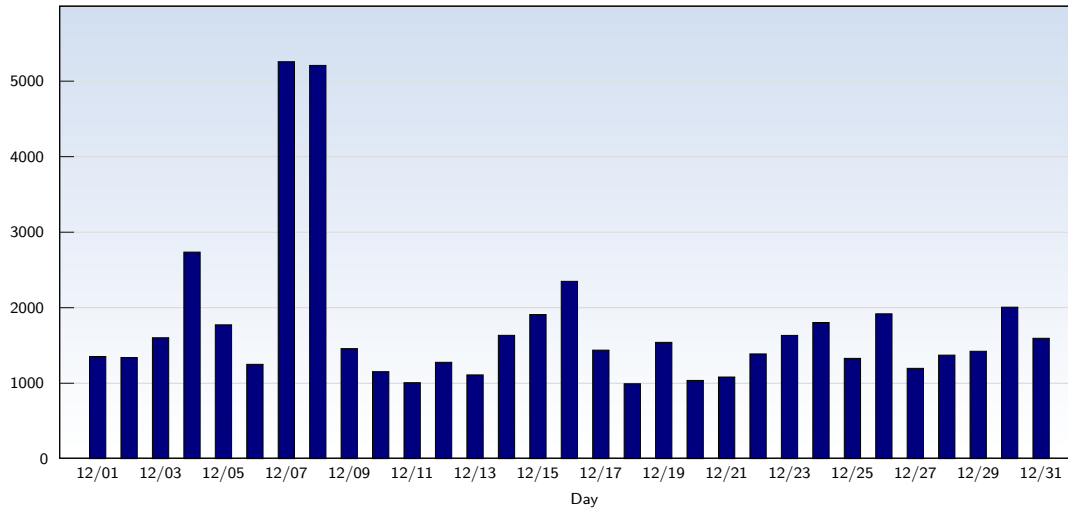

Monthly Report 12/01/2008 - 12/31/2008

For spectre-association.org

Page Views

Date	Amount
Monday 12/01/2008	1356
Tuesday 12/02/2008	1342
Wednesday 12/03/2008	1604
Thursday 12/04/2008	2738
Friday 12/05/2008	1775
Saturday 12/06/2008	1252
Sunday 12/07/2008	5259
Monday 12/08/2008	5210
Tuesday 12/09/2008	1460
Wednesday 12/10/2008	1155
Thursday 12/11/2008	1009
Friday 12/12/2008	1279
Saturday 12/13/2008	1112
Sunday 12/14/2008	1636
Monday 12/15/2008	1911
Tuesday 12/16/2008	2351

Date	Amount
Wednesday 12/17/2008	1440
Thursday 12/18/2008	995
Friday 12/19/2008	1543
Saturday 12/20/2008	1039
Sunday 12/21/2008	1084
Monday 12/22/2008	1390
Tuesday 12/23/2008	1635
Wednesday 12/24/2008	1806
Thursday 12/25/2008	1331
Friday 12/26/2008	1921
Saturday 12/27/2008	1199
Sunday 12/28/2008	1374
Monday 12/29/2008	1425
Tuesday 12/30/2008	2009
Wednesday 12/31/2008	1597
Total	54237

These statistics show all successful page views (also known as page impressions) and the time they were made. Only fully loaded pages are counted. Individual images and components are not included.