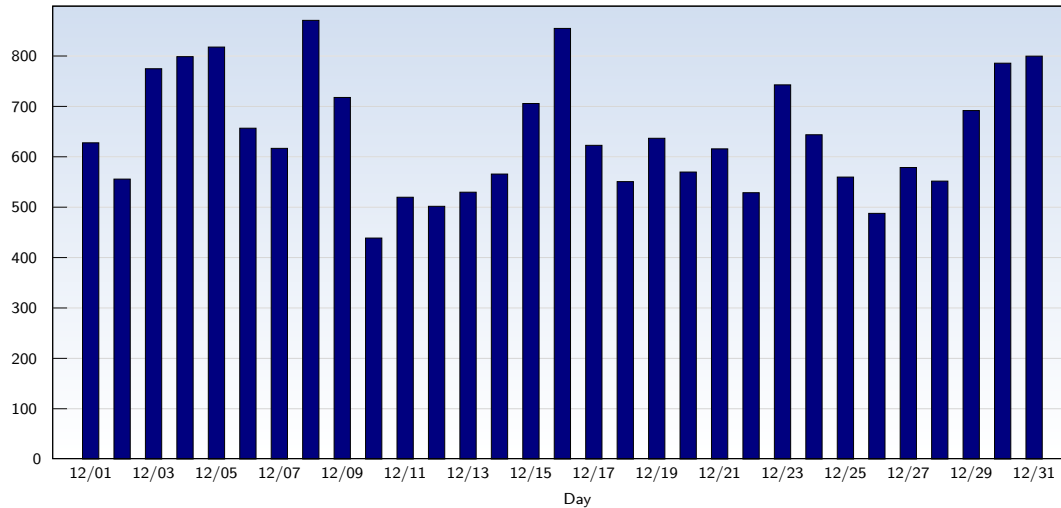

Monthly Report 12/01/2008 - 12/31/2008

For spectre-association.org

Unique Visits

Date	Amount
Monday 12/01/2008	628
Tuesday 12/02/2008	556
Wednesday 12/03/2008	775
Thursday 12/04/2008	799
Friday 12/05/2008	818
Saturday 12/06/2008	657
Sunday 12/07/2008	617
Monday 12/08/2008	871
Tuesday 12/09/2008	718
Wednesday 12/10/2008	439
Thursday 12/11/2008	520
Friday 12/12/2008	502
Saturday 12/13/2008	530
Sunday 12/14/2008	566
Monday 12/15/2008	706
Tuesday 12/16/2008	855

Date	Amount
Wednesday 12/17/2008	623
Thursday 12/18/2008	551
Friday 12/19/2008	637
Saturday 12/20/2008	570
Sunday 12/21/2008	616
Monday 12/22/2008	529
Tuesday 12/23/2008	743
Wednesday 12/24/2008	644
Thursday 12/25/2008	560
Friday 12/26/2008	488
Saturday 12/27/2008	579
Sunday 12/28/2008	552
Monday 12/29/2008	692
Tuesday 12/30/2008	786
Wednesday 12/31/2008	800
Total	19923

This analysis summarizes multiple page impressions of an individual visitor into unique visits. A visitor is counted as an unique visit when requesting at least one page. If more than 30 minutes have elapsed since the first page impression, further requests will be counted as a new unique visit.

Date	Amount
Wednesday 12/17/2008	1440
Thursday 12/18/2008	995
Friday 12/19/2008	1543
Saturday 12/20/2008	1039
Sunday 12/21/2008	1084
Monday 12/22/2008	1390
Tuesday 12/23/2008	1635
Wednesday 12/24/2008	1806
Thursday 12/25/2008	1331
Friday 12/26/2008	1921
Saturday 12/27/2008	1199
Sunday 12/28/2008	1374
Monday 12/29/2008	1425
Tuesday 12/30/2008	2009
Wednesday 12/31/2008	1597
Total	54237