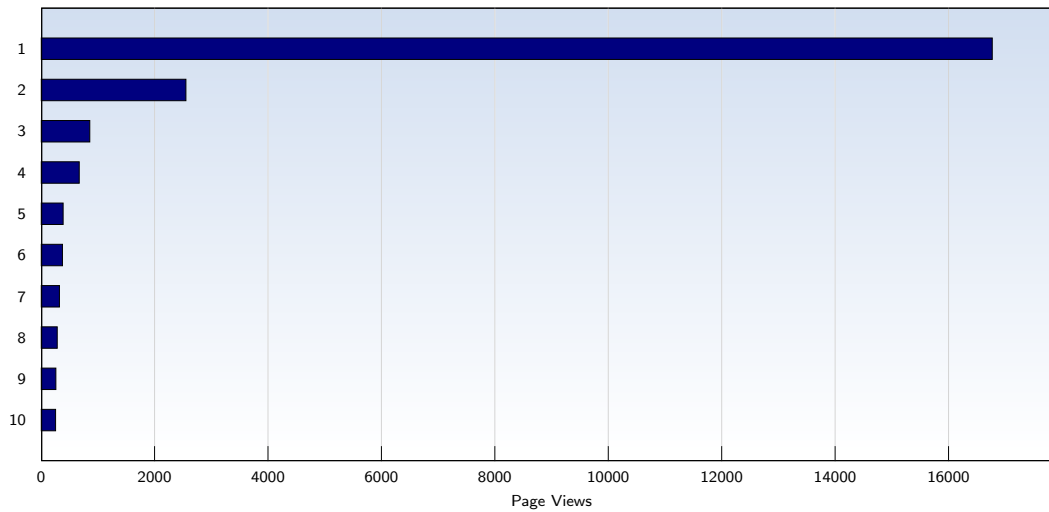

Date	Amount
Wednesday 12/17/2008	1440
Thursday 12/18/2008	995
Friday 12/19/2008	1543
Saturday 12/20/2008	1039
Sunday 12/21/2008	1084
Monday 12/22/2008	1390
Tuesday 12/23/2008	1635
Wednesday 12/24/2008	1806
Thursday 12/25/2008	1331
Friday 12/26/2008	1921
Saturday 12/27/2008	1199
Sunday 12/28/2008	1374
Monday 12/29/2008	1425
Tuesday 12/30/2008	2009
Wednesday 12/31/2008	1597
Total	54237

For spectre-association.org

Pages per Visit

Date	Amount
Monday 12/01/2008	2.16
Tuesday 12/02/2008	2.41
Wednesday 12/03/2008	2.07
Thursday 12/04/2008	3.43
Friday 12/05/2008	2.17
Saturday 12/06/2008	1.91
Sunday 12/07/2008	8.52
Monday 12/08/2008	5.98
Tuesday 12/09/2008	2.03
Wednesday 12/10/2008	2.63
Thursday 12/11/2008	1.94
Friday 12/12/2008	2.55
Saturday 12/13/2008	2.10
Sunday 12/14/2008	2.89
Monday 12/15/2008	2.71
Tuesday 12/16/2008	2.75

Date	Amount
Wednesday 12/17/2008	2.31
Thursday 12/18/2008	1.81
Friday 12/19/2008	2.42
Saturday 12/20/2008	1.82
Sunday 12/21/2008	1.76
Monday 12/22/2008	2.63
Tuesday 12/23/2008	2.20
Wednesday 12/24/2008	2.80
Thursday 12/25/2008	2.38
Friday 12/26/2008	3.94
Saturday 12/27/2008	2.07
Sunday 12/28/2008	2.49
Monday 12/29/2008	2.06
Tuesday 12/30/2008	2.56
Wednesday 12/31/2008	2.00
Average	2.72

The average number of pages opened per unique visit. Only fully loaded pages are counted.

Top 10 Popular Pages

Rank	Page	Amount	%
1	spectre-association.org/tinc	16773	30
2	spectre-association.org/	2555	4
3	spectre-association.org/index.htm	860	1
4	spectre-association.org/Merchandise.htm	674	1
5	spectre-association.org/video.htm	390	0
6	spectre-association.org/vietnam.htm	378	0
7	spectre-association.org/reunion.htm	325	0
8	spectre-association.org/listingsA.htm	286	0
9	spectre-association.org/history/historySpectre.htm	262	0
10	spectre-association.org/desertstorm.htm	257	0
	Total	54237	