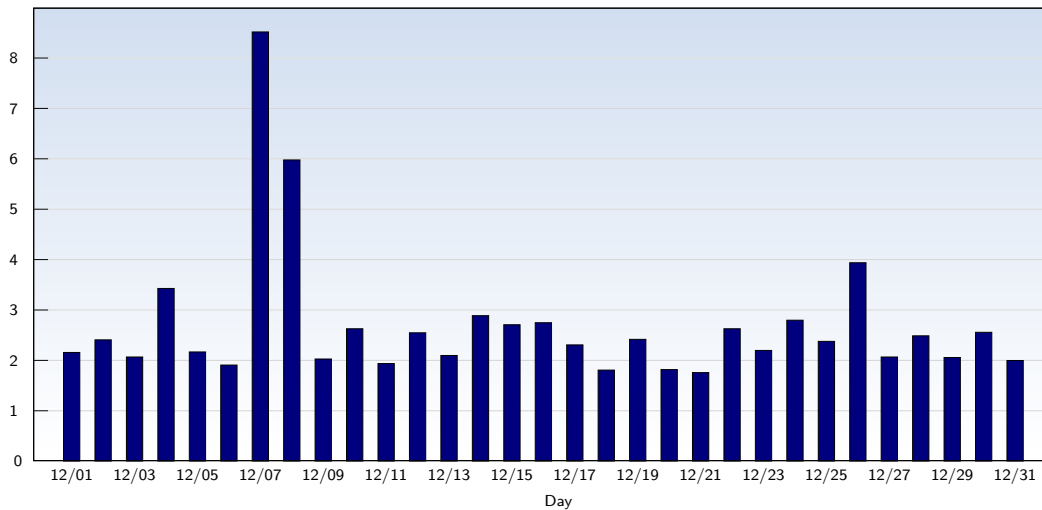

Monthly Report 12/01/2008 - 12/31/2008

For spectre-association.org

Pages per Visit

Date	Amount
Monday 12/01/2008	2.16
Tuesday 12/02/2008	2.41
Wednesday 12/03/2008	2.07
Thursday 12/04/2008	3.43
Friday 12/05/2008	2.17
Saturday 12/06/2008	1.91
Sunday 12/07/2008	8.52
Monday 12/08/2008	5.98
Tuesday 12/09/2008	2.03
Wednesday 12/10/2008	2.63
Thursday 12/11/2008	1.94
Friday 12/12/2008	2.55
Saturday 12/13/2008	2.10
Sunday 12/14/2008	2.89
Monday 12/15/2008	2.71
Tuesday 12/16/2008	2.75

Date	Amount
Wednesday 12/17/2008	2.31
Thursday 12/18/2008	1.81
Friday 12/19/2008	2.42
Saturday 12/20/2008	1.82
Sunday 12/21/2008	1.76
Monday 12/22/2008	2.63
Tuesday 12/23/2008	2.20
Wednesday 12/24/2008	2.80
Thursday 12/25/2008	2.38
Friday 12/26/2008	3.94
Saturday 12/27/2008	2.07
Sunday 12/28/2008	2.49
Monday 12/29/2008	2.06
Tuesday 12/30/2008	2.56
Wednesday 12/31/2008	2.00
Average	2.72

The average number of pages opened per unique visit. Only fully loaded pages are counted.