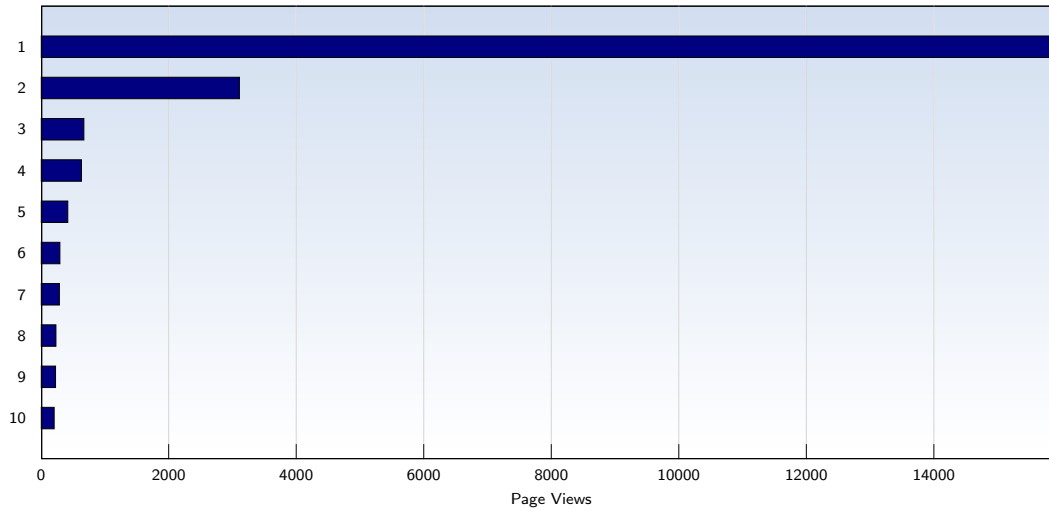

Top 10 Popular Pages

Rank	Page	Amount	%
1	spectre-association.org/tinc	15950	29
2	spectre-association.org/	3111	5
3	spectre-association.org/Merchandise.htm	672	1
4	spectre-association.org/index.htm	634	1
5	spectre-association.org/reunion.htm	420	0
6	spectre-association.org/board/boardOfDir.htm	296	0
7	spectre-association.org/historySpectre.htm	288	0
8	spectre-association.org/vietnam.htm	234	0
9	spectre-association.org/16SOS_going_away.htm	228	0
10	spectre-association.org/history/historySpectre.htm	206	0
	Total	53414	

These statistics show you the most frequently called pages.