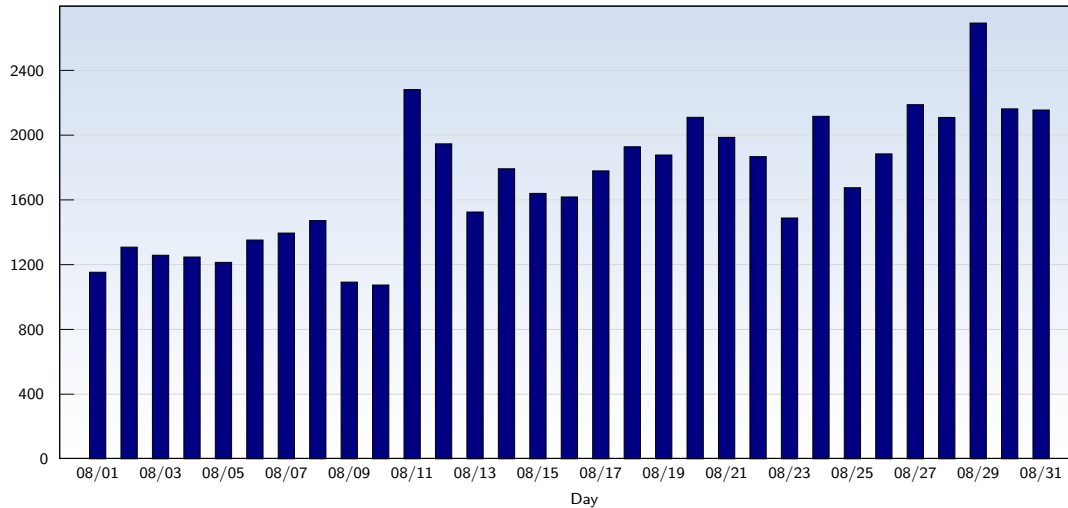

Monthly Report 08/01/2009 - 08/31/2009

For spectre-association.org

Page Views

Date	Amount
Saturday 08/01/2009	1154
Sunday 08/02/2009	1309
Monday 08/03/2009	1259
Tuesday 08/04/2009	1248
Wednesday 08/05/2009	1215
Thursday 08/06/2009	1353
Friday 08/07/2009	1396
Saturday 08/08/2009	1473
Sunday 08/09/2009	1093
Monday 08/10/2009	1075
Tuesday 08/11/2009	2282
Wednesday 08/12/2009	1947
Thursday 08/13/2009	1526
Friday 08/14/2009	1793
Saturday 08/15/2009	1641
Sunday 08/16/2009	1619

Date	Amount
Monday 08/17/2009	1780
Tuesday 08/18/2009	1929
Wednesday 08/19/2009	1878
Thursday 08/20/2009	2111
Friday 08/21/2009	1987
Saturday 08/22/2009	1868
Sunday 08/23/2009	1489
Monday 08/24/2009	2117
Tuesday 08/25/2009	1676
Wednesday 08/26/2009	1885
Thursday 08/27/2009	2189
Friday 08/28/2009	2110
Saturday 08/29/2009	2693
Sunday 08/30/2009	2163
Monday 08/31/2009	2156
Total	53414

These statistics show all successful page views (also known as page impressions) and the time they were made. Only fully loaded pages are counted. Individual images and components are not included.