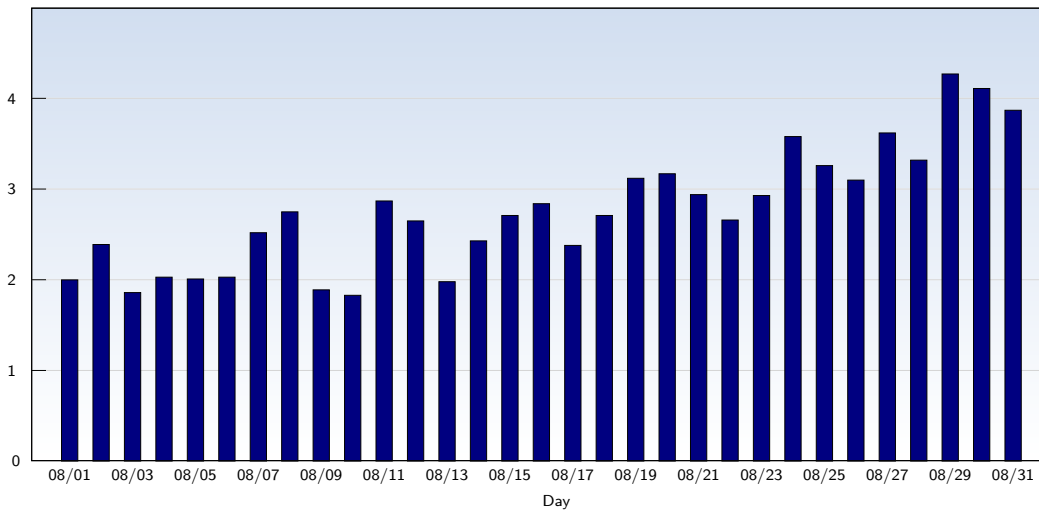

Monthly Report 08/01/2009 - 08/31/2009

For spectre-association.org

Pages per Visit

Date	Amount
Saturday 08/01/2009	2.00
Sunday 08/02/2009	2.39
Monday 08/03/2009	1.86
Tuesday 08/04/2009	2.03
Wednesday 08/05/2009	2.01
Thursday 08/06/2009	2.03
Friday 08/07/2009	2.52
Saturday 08/08/2009	2.75
Sunday 08/09/2009	1.89
Monday 08/10/2009	1.83
Tuesday 08/11/2009	2.87
Wednesday 08/12/2009	2.65
Thursday 08/13/2009	1.98
Friday 08/14/2009	2.43
Saturday 08/15/2009	2.71
Sunday 08/16/2009	2.84

Date	Amount
Monday 08/17/2009	2.38
Tuesday 08/18/2009	2.71
Wednesday 08/19/2009	3.12
Thursday 08/20/2009	3.17
Friday 08/21/2009	2.94
Saturday 08/22/2009	2.66
Sunday 08/23/2009	2.93
Monday 08/24/2009	3.58
Tuesday 08/25/2009	3.26
Wednesday 08/26/2009	3.10
Thursday 08/27/2009	3.62
Friday 08/28/2009	3.32
Saturday 08/29/2009	4.27
Sunday 08/30/2009	4.11
Monday 08/31/2009	3.87
Average	2.75

The average number of pages opened per unique visit. Only fully loaded pages are counted.