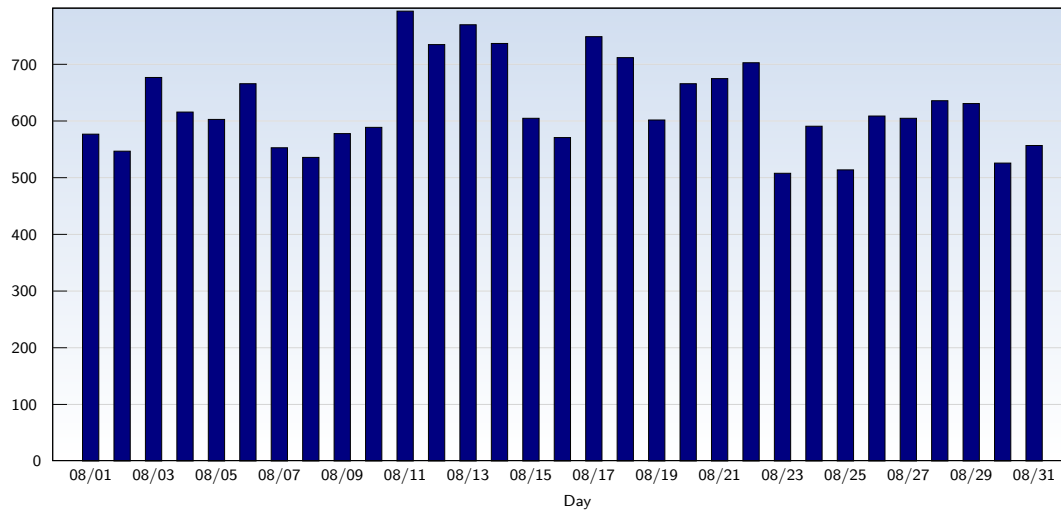

## Unique Visits

Date	Amount
Saturday 08/01/2009	577
Sunday 08/02/2009	547
Monday 08/03/2009	677
Tuesday 08/04/2009	616
Wednesday 08/05/2009	603
Thursday 08/06/2009	666
Friday 08/07/2009	553
Saturday 08/08/2009	536
Sunday 08/09/2009	578
Monday 08/10/2009	589
Tuesday 08/11/2009	794
Wednesday 08/12/2009	735
Thursday 08/13/2009	770
Friday 08/14/2009	737
Saturday 08/15/2009	605
Sunday 08/16/2009	571

Date	Amount
Monday 08/17/2009	749
Tuesday 08/18/2009	712
Wednesday 08/19/2009	602
Thursday 08/20/2009	666
Friday 08/21/2009	675
Saturday 08/22/2009	703
Sunday 08/23/2009	508
Monday 08/24/2009	591
Tuesday 08/25/2009	514
Wednesday 08/26/2009	609
Thursday 08/27/2009	605
Friday 08/28/2009	636
Saturday 08/29/2009	631
Sunday 08/30/2009	526
Monday 08/31/2009	557
<b>Total</b>	<b>19438</b>

This analysis summarizes multiple page impressions of an individual visitor into unique visits. A visitor is counted as an unique visit when requesting at least one page. If more than 30 minutes have elapsed since the first page impression, further requests will be counted as a new unique visit.