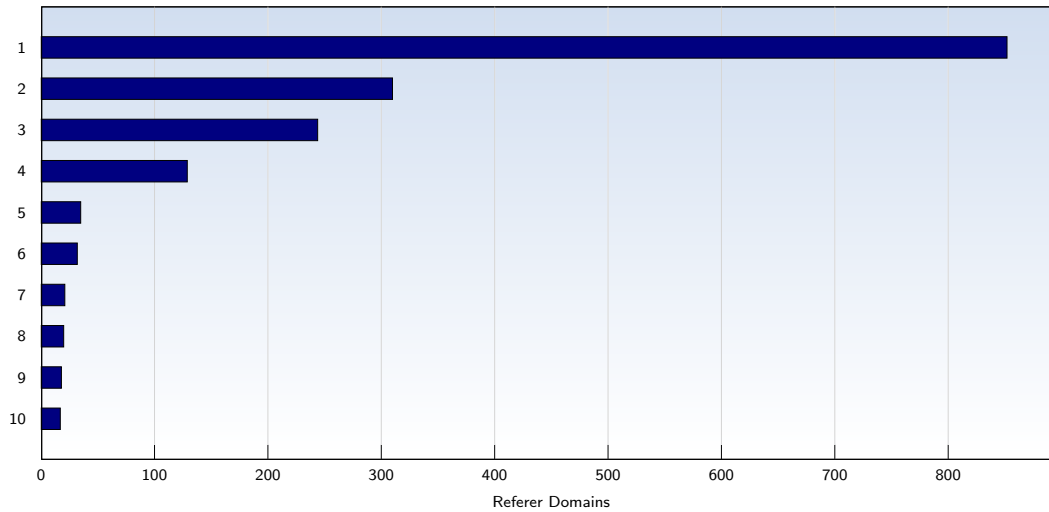

Top 10 Referer Domains

Rank	Domain	Amount	%
1	google.com	852	4
2	bing.com	310	1
3	yahoo.com	244	1
4	wikipedia.org	129	0
5	facebook.com	35	0
6	google.co.uk	32	0
7	google.ca	21	0
8	google.de	20	0
9	fas.org	18	0
10	charter.net	17	0
	Total	2065	

2065 out of 19438 visits contained a referer that could be evaluated. This analysis shows domains referring to your site. Subpages are summarized under the main domain.