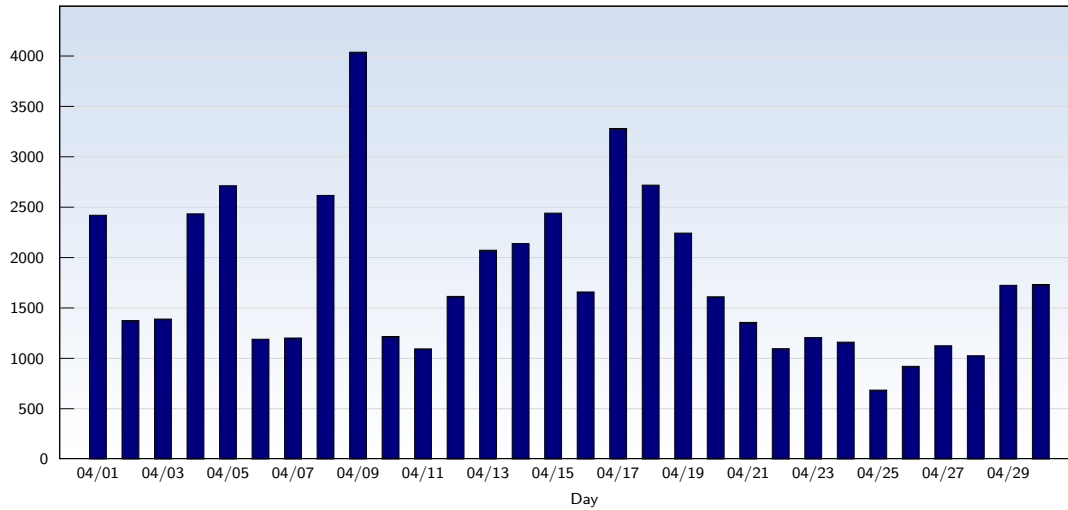

Page Views

Date	Amount
Wednesday 04/01/2009	2421
Thursday 04/02/2009	1376
Friday 04/03/2009	1391
Saturday 04/04/2009	2435
Sunday 04/05/2009	2714
Monday 04/06/2009	1191
Tuesday 04/07/2009	1203
Wednesday 04/08/2009	2618
Thursday 04/09/2009	4039
Friday 04/10/2009	1218
Saturday 04/11/2009	1095
Sunday 04/12/2009	1616
Monday 04/13/2009	2074
Tuesday 04/14/2009	2140
Wednesday 04/15/2009	2442

Date	Amount
Thursday 04/16/2009	1660
Friday 04/17/2009	3282
Saturday 04/18/2009	2720
Sunday 04/19/2009	2244
Monday 04/20/2009	1612
Tuesday 04/21/2009	1358
Wednesday 04/22/2009	1097
Thursday 04/23/2009	1207
Friday 04/24/2009	1162
Saturday 04/25/2009	686
Sunday 04/26/2009	922
Monday 04/27/2009	1126
Tuesday 04/28/2009	1027
Wednesday 04/29/2009	1726
Thursday 04/30/2009	1734
Total	53536

These statistics show all successful page views (also known as page impressions) and the time they were made. Only fully loaded pages are counted. Individual images and components are not included.