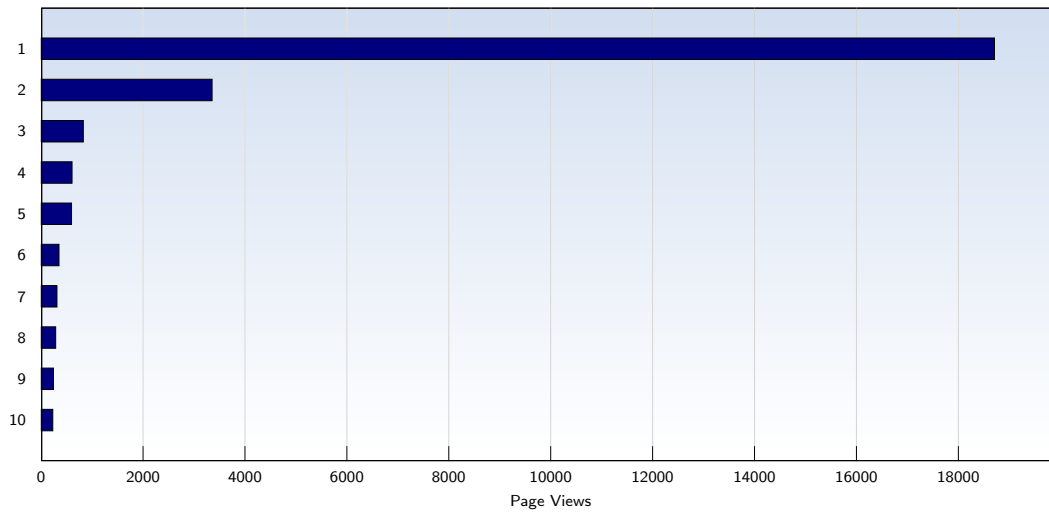

For spectre-association.org

Pages per Visit

Date	Amount
Wednesday 04/01/2009	3.07
Thursday 04/02/2009	2.19
Friday 04/03/2009	2.43
Saturday 04/04/2009	3.42
Sunday 04/05/2009	4.91
Monday 04/06/2009	1.88
Tuesday 04/07/2009	2.12
Wednesday 04/08/2009	3.26
Thursday 04/09/2009	6.33
Friday 04/10/2009	2.04
Saturday 04/11/2009	2.00
Sunday 04/12/2009	2.33
Monday 04/13/2009	2.78
Tuesday 04/14/2009	2.61
Wednesday 04/15/2009	3.01

Date	Amount
Thursday 04/16/2009	2.43
Friday 04/17/2009	4.01
Saturday 04/18/2009	4.26
Sunday 04/19/2009	3.46
Monday 04/20/2009	2.60
Tuesday 04/21/2009	2.40
Wednesday 04/22/2009	2.13
Thursday 04/23/2009	1.91
Friday 04/24/2009	2.08
Saturday 04/25/2009	1.84
Sunday 04/26/2009	1.92
Monday 04/27/2009	2.24
Tuesday 04/28/2009	1.82
Wednesday 04/29/2009	2.91
Thursday 04/30/2009	2.81
Average	2.83

The average number of pages opened per unique visit. Only fully loaded pages are counted.

Top 10 Popular Pages

Rank	Page	Amount	%
1	spectre-association.org/tinc	18711	34
2	spectre-association.org/	3357	6
3	spectre-association.org/index.htm	830	1
4	spectre-association.org/Merchandise.htm	609	1
5	spectre-association.org/Kimber.htm	599	1
6	spectre-association.org/reunion.htm	353	0
7	spectre-association.org/vietnam.htm	313	0
8	spectre-association.org/historySpectre.htm	288	0
9	spectre-association.org/Spectre_Pride.htm	244	0
10	spectre-association.org/history/historySpectre.htm	231	0
	Total	53536	