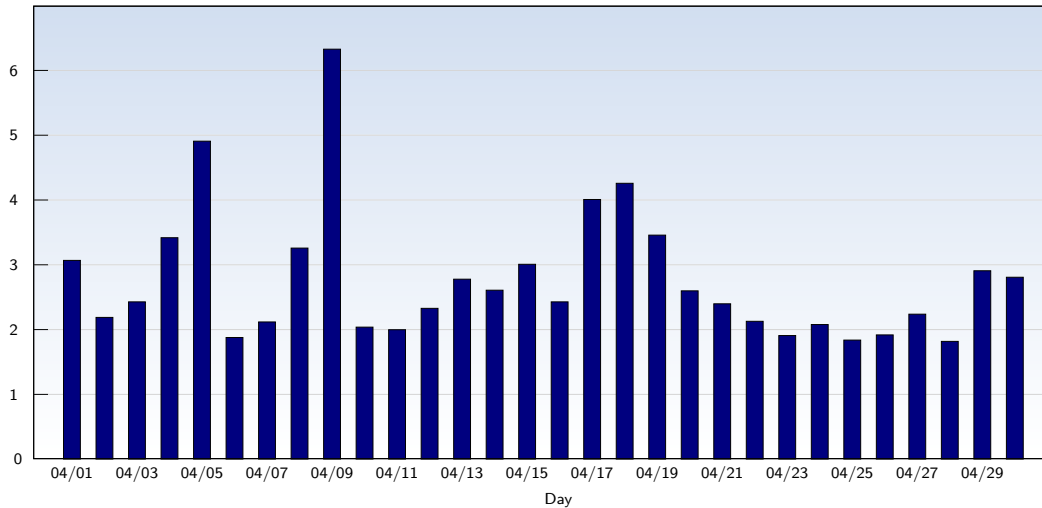

Monthly Report 04/01/2009 - 04/30/2009

For spectre-association.org

Pages per Visit

Date	Amount
Wednesday 04/01/2009	3.07
Thursday 04/02/2009	2.19
Friday 04/03/2009	2.43
Saturday 04/04/2009	3.42
Sunday 04/05/2009	4.91
Monday 04/06/2009	1.88
Tuesday 04/07/2009	2.12
Wednesday 04/08/2009	3.26
Thursday 04/09/2009	6.33
Friday 04/10/2009	2.04
Saturday 04/11/2009	2.00
Sunday 04/12/2009	2.33
Monday 04/13/2009	2.78
Tuesday 04/14/2009	2.61
Wednesday 04/15/2009	3.01

Date	Amount
Thursday 04/16/2009	2.43
Friday 04/17/2009	4.01
Saturday 04/18/2009	4.26
Sunday 04/19/2009	3.46
Monday 04/20/2009	2.60
Tuesday 04/21/2009	2.40
Wednesday 04/22/2009	2.13
Thursday 04/23/2009	1.91
Friday 04/24/2009	2.08
Saturday 04/25/2009	1.84
Sunday 04/26/2009	1.92
Monday 04/27/2009	2.24
Tuesday 04/28/2009	1.82
Wednesday 04/29/2009	2.91
Thursday 04/30/2009	2.81
Average	2.83

The average number of pages opened per unique visit. Only fully loaded pages are counted.