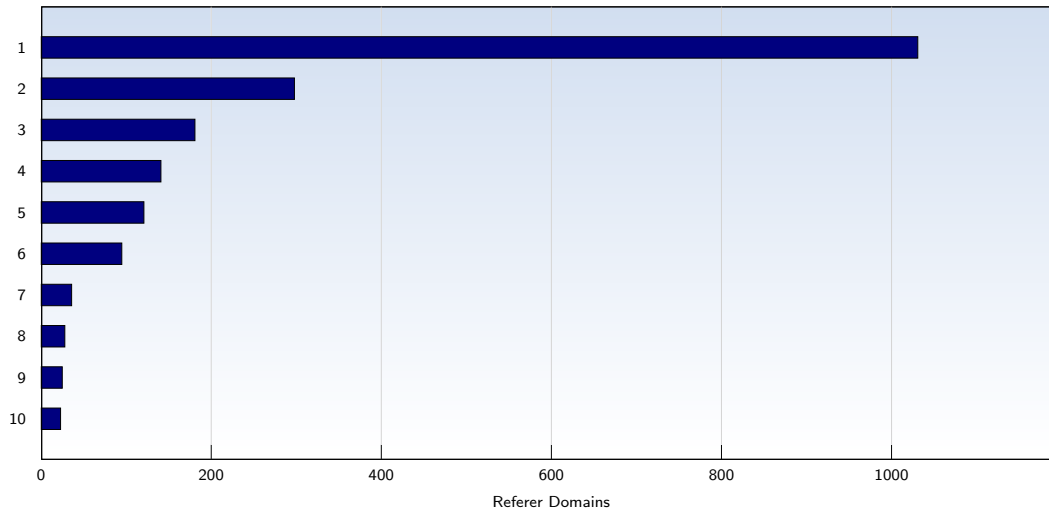

The average number of pages opened per unique visit. Only fully loaded pages are counted.

Top 10 Popular Pages

Rank	Page	Amount	%
1	spectre-association.org/tinc	18711	34
2	spectre-association.org/	3357	6
3	spectre-association.org/index.htm	830	1
4	spectre-association.org/Merchandise.htm	609	1
5	spectre-association.org/Kimber.htm	599	1
6	spectre-association.org/reunion.htm	353	0
7	spectre-association.org/vietnam.htm	313	0
8	spectre-association.org/historySpectre.htm	288	0
9	spectre-association.org/Spectre_Pride.htm	244	0
10	spectre-association.org/history/historySpectre.htm	231	0
	Total	53536	

These statistics show you the most frequently called pages.

Top 10 Referer Domains

Rank	Domain	Amount	%
1	google.com	1031	5
2	yahoo.com	298	1
3	mcarterbrown.com	181	0
4	live.com	141	0
5	wikipedia.org	121	0
6	msn.com	95	0
7	google.co.uk	36	0
8	google.ca	28	0
9	aol.com	25	0
10	facebook.com	23	0
	Total	2408	