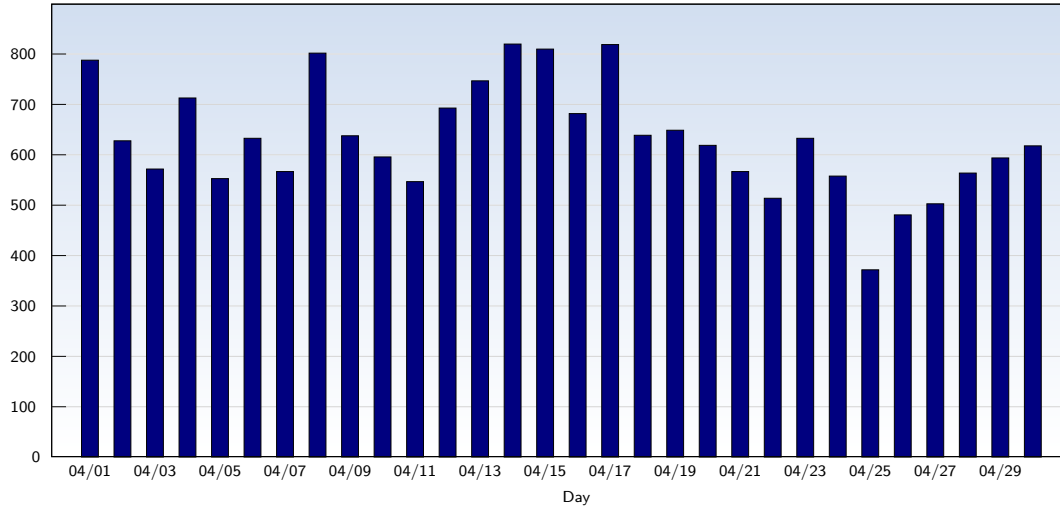

Monthly Report 04/01/2009 - 04/30/2009

For spectre-association.org

Unique Visits

Date	Amount
Wednesday 04/01/2009	788
Thursday 04/02/2009	628
Friday 04/03/2009	572
Saturday 04/04/2009	713
Sunday 04/05/2009	553
Monday 04/06/2009	633
Tuesday 04/07/2009	567
Wednesday 04/08/2009	802
Thursday 04/09/2009	638
Friday 04/10/2009	596
Saturday 04/11/2009	547
Sunday 04/12/2009	693
Monday 04/13/2009	747
Tuesday 04/14/2009	820
Wednesday 04/15/2009	810

Date	Amount
Thursday 04/16/2009	682
Friday 04/17/2009	819
Saturday 04/18/2009	639
Sunday 04/19/2009	649
Monday 04/20/2009	619
Tuesday 04/21/2009	567
Wednesday 04/22/2009	514
Thursday 04/23/2009	633
Friday 04/24/2009	558
Saturday 04/25/2009	372
Sunday 04/26/2009	481
Monday 04/27/2009	503
Tuesday 04/28/2009	564
Wednesday 04/29/2009	594
Thursday 04/30/2009	618
Total	18919

This analysis summarizes multiple page impressions of an individual visitor into unique visits. A visitor is counted as an unique visit when requesting at least one page. If more than 30 minutes have elapsed since the first page impression, further requests will be counted as a new unique visit.

Page Views

Date	Amount
Wednesday 04/01/2009	2421
Thursday 04/02/2009	1376
Friday 04/03/2009	1391
Saturday 04/04/2009	2435
Sunday 04/05/2009	2714
Monday 04/06/2009	1191
Tuesday 04/07/2009	1203
Wednesday 04/08/2009	2618
Thursday 04/09/2009	4039
Friday 04/10/2009	1218
Saturday 04/11/2009	1095
Sunday 04/12/2009	1616
Monday 04/13/2009	2074
Tuesday 04/14/2009	2140
Wednesday 04/15/2009	2442